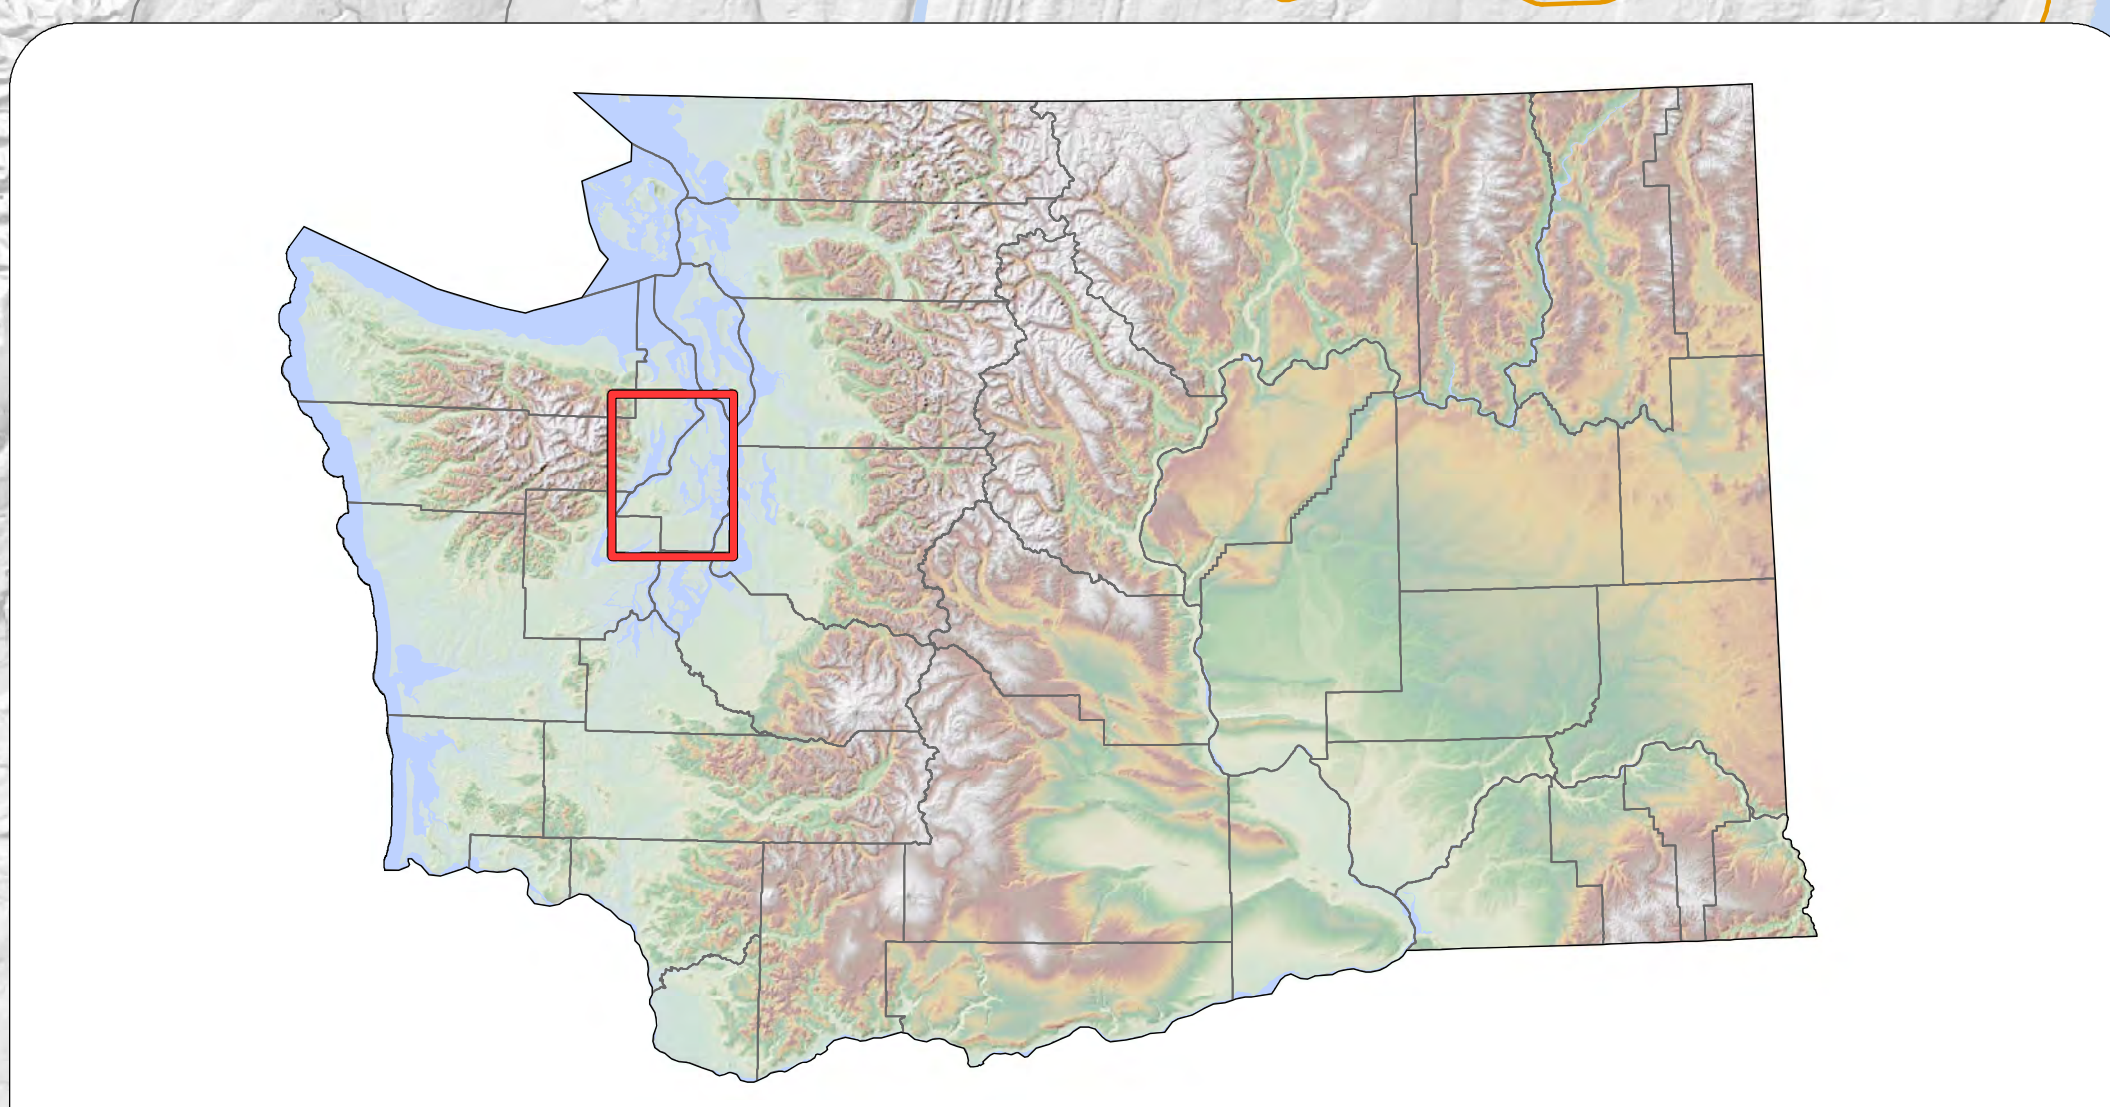

Kitsap County Fire Districts and Stations

Locations of fire district boundaries and staffed, volunteer and administrative fire stations.

Fire Districts and Station Numbers

BIFD Bainbridge Island	FED Federal	SKFR South Kitsap	Station Staffing
21 Winslow	28 Puget Sound Naval Station	6 Sunnyslope	● Staffed Station
22 South/Bucklin Hill	61 Bangor Submarine Base	8 Orchard Heights	○ Volunteer Station
23 North/Phelps Rd	63 Jackson Park	9 Yukon Harbor	
BFD Bremerton	NKFR North Kitsap	10 Banner	Jurisdiction
1 Bremerton	81 Kingston	11 Bethel	▭ Tribal Land
2 West Bremerton	84 Suquamish	12 Olalla	▭ Military
3 East Bremerton	85 Jefferson Beach	13 Nelson	
CKFR Central Kitsap	89 Hansville	14 Burley	Street Center Lines
41 Meadowdale - Bremerton	PFD Poulsbo	15 Minterbrook	— State Highway
42 Island Lake - Poulsbo	71 Liberty Rd	16 Gorst	— Collector / Arterial
45 North Perry - Bremerton	72 Sarafest	17 Glenwood	— Local Road
51 Silverdale	73 Keyport	31 Port Orchard	
52 Bangor	77 Pioneer Hill		
53 Seabeck			
54 Hintzville			
55 Lake Tahuya			
56 Seabeck/Nicholas			
64 Chico			
65 Wildcat Lake			
HQ Silverdale			

Served by Mason County District 2

*Some parts of the County are not covered by a Fire District.

This map was created from existing map sources, not from field surveys. While great care was taken in using the most current map sources available, no warranties of any sort, including accuracy, fitness, or merchantability accompany this product. The user of this map assumes responsibility for determining its suitability for its intended use. * THIS MAP IS NOT A SUBSTITUTE FOR A FIELD SURVEY *

Data Sources:
 Kitsap County GIS
 Fire Districts, 2015.mxd
 Map Date: 03/2015

0 0.5 1 2 3 4 5 Miles

Kitsap County Department of Information Services
 Geographic Information System Division (GIS)
 614 Division Street, MS-21 Port Orchard, Washington 98366-4614
<http://www.kitsapgov.com/gis>