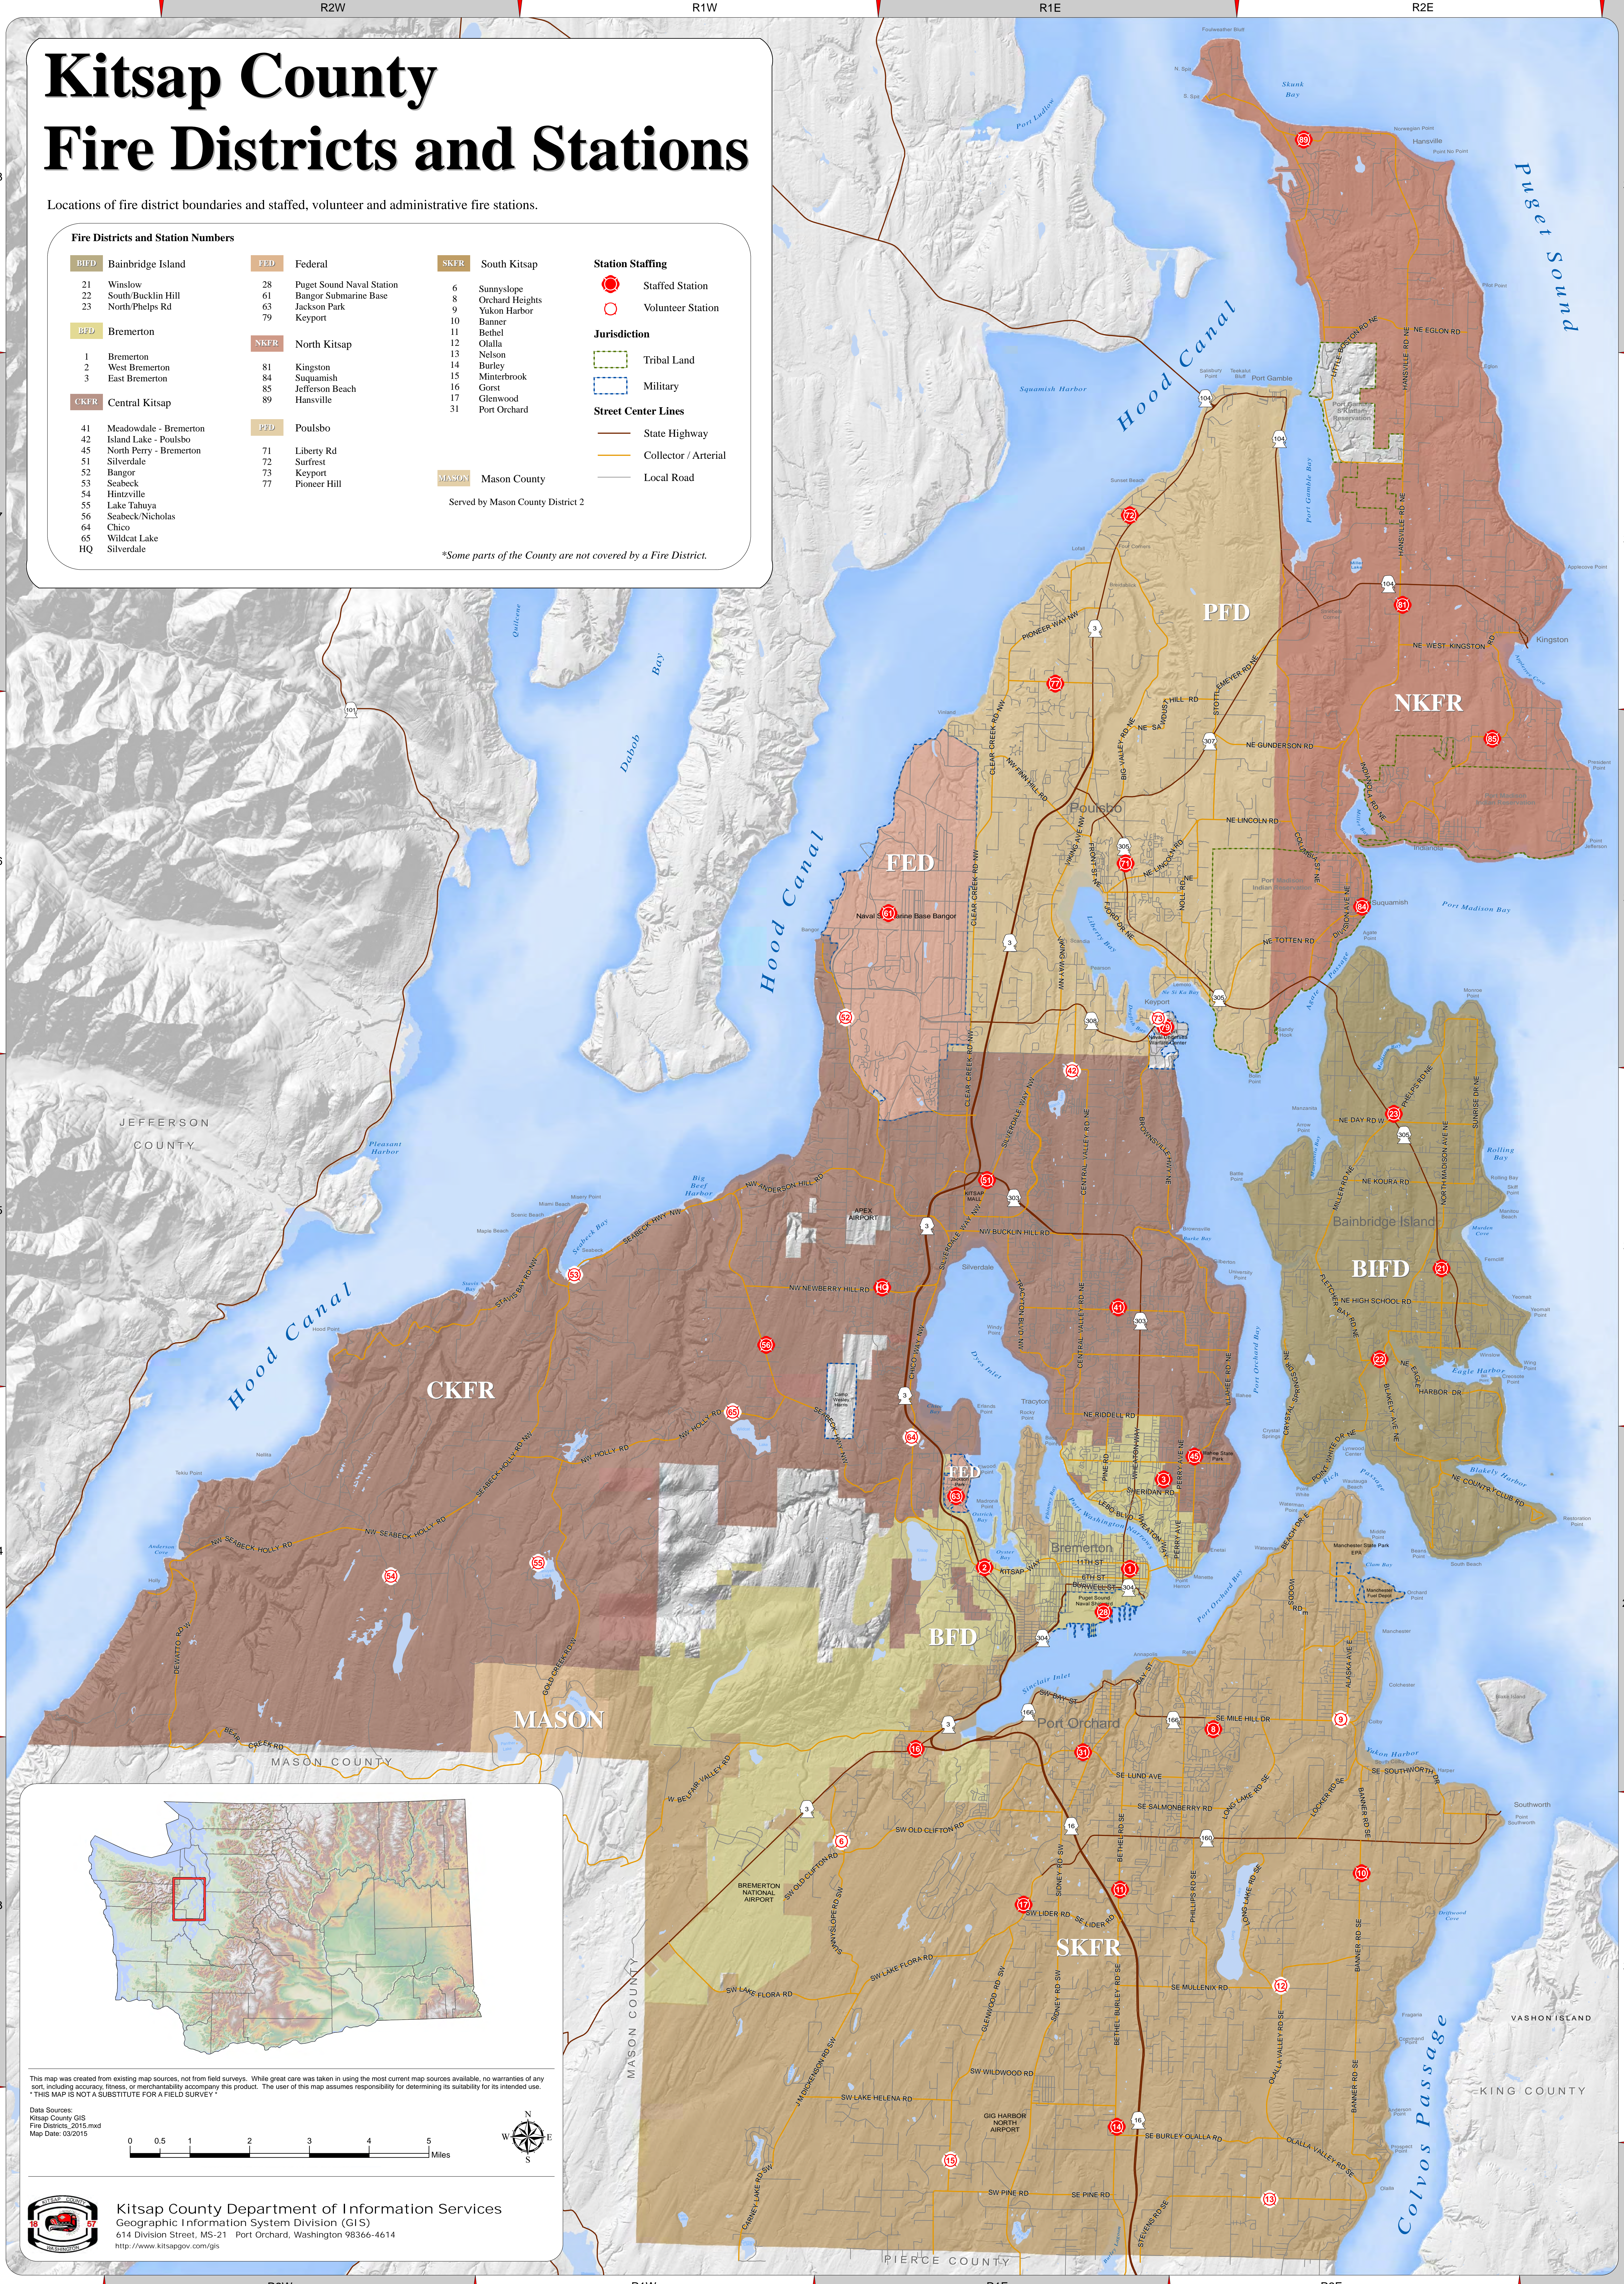

Kitsap County Fire Districts and Stations

Locations of fire district boundaries and staffed, volunteer and administrative fire stations.

Fire Districts and Station Numbers

BIFD Bainbridge Island	FED Federal	SKFR South Kitsap	Station Staffing
21 Winslow	28 Puget Sound Naval Station	6 Sunnyslope	● Staffed Station
22 South/Bucklin Hill	61 Bangor Submarine Base	8 Orchard Heights	○ Volunteer Station
23 North/Phelps Rd	63 Jackson Park	9 Yukon Harbor	
BFD Bremerton	NKFR North Kitsap	10 Banner	Jurisdiction
1 Bremerton	81 Kingston	11 Bethel	▭ Tribal Land
2 West Bremerton	84 Suquamish	12 Olalla	▭ Military
3 East Bremerton	85 Jefferson Beach	13 Nelson	
CKFR Central Kitsap	89 Hansville	14 Burley	Street Center Lines
41 Meadowdale - Bremerton	PFD Poulsbo	15 Minterbrook	— State Highway
42 Island Lake - Poulsbo	71 Liberty Rd	16 Gorst	— Collector / Arterial
45 North Perry - Bremerton	72 Sarafest	17 Glenwood	— Local Road
51 Silverdale	73 Keyport	31 Port Orchard	
52 Bangor	77 Pioneer Hill		
53 Seabeck			
54 Hintzville			
55 Lake Tahuya			
56 Seabeck/Nicholas			
64 Chico			
65 Wildcat Lake			
HQ Silverdale			

Served by Mason County District 2

*Some parts of the County are not covered by a Fire District.

This map was created from existing map sources, not from field surveys. While great care was taken in using the most current map sources available, no warranties of any sort, including accuracy, fitness, or merchantability accompany this product. The user of this map assumes responsibility for determining its suitability for its intended use. * THIS MAP IS NOT A SUBSTITUTE FOR A FIELD SURVEY *

Data Sources:
 Kitsap County GIS
 Fire Districts, 2015.mxd
 Map Date: 03/2015

0 0.5 1 2 3 4 5 Miles

Kitsap County Department of Information Services
 Geographic Information System Division (GIS)
 614 Division Street, MS-21 Port Orchard, Washington 98366-4614
<http://www.kitsapgov.com/gis>