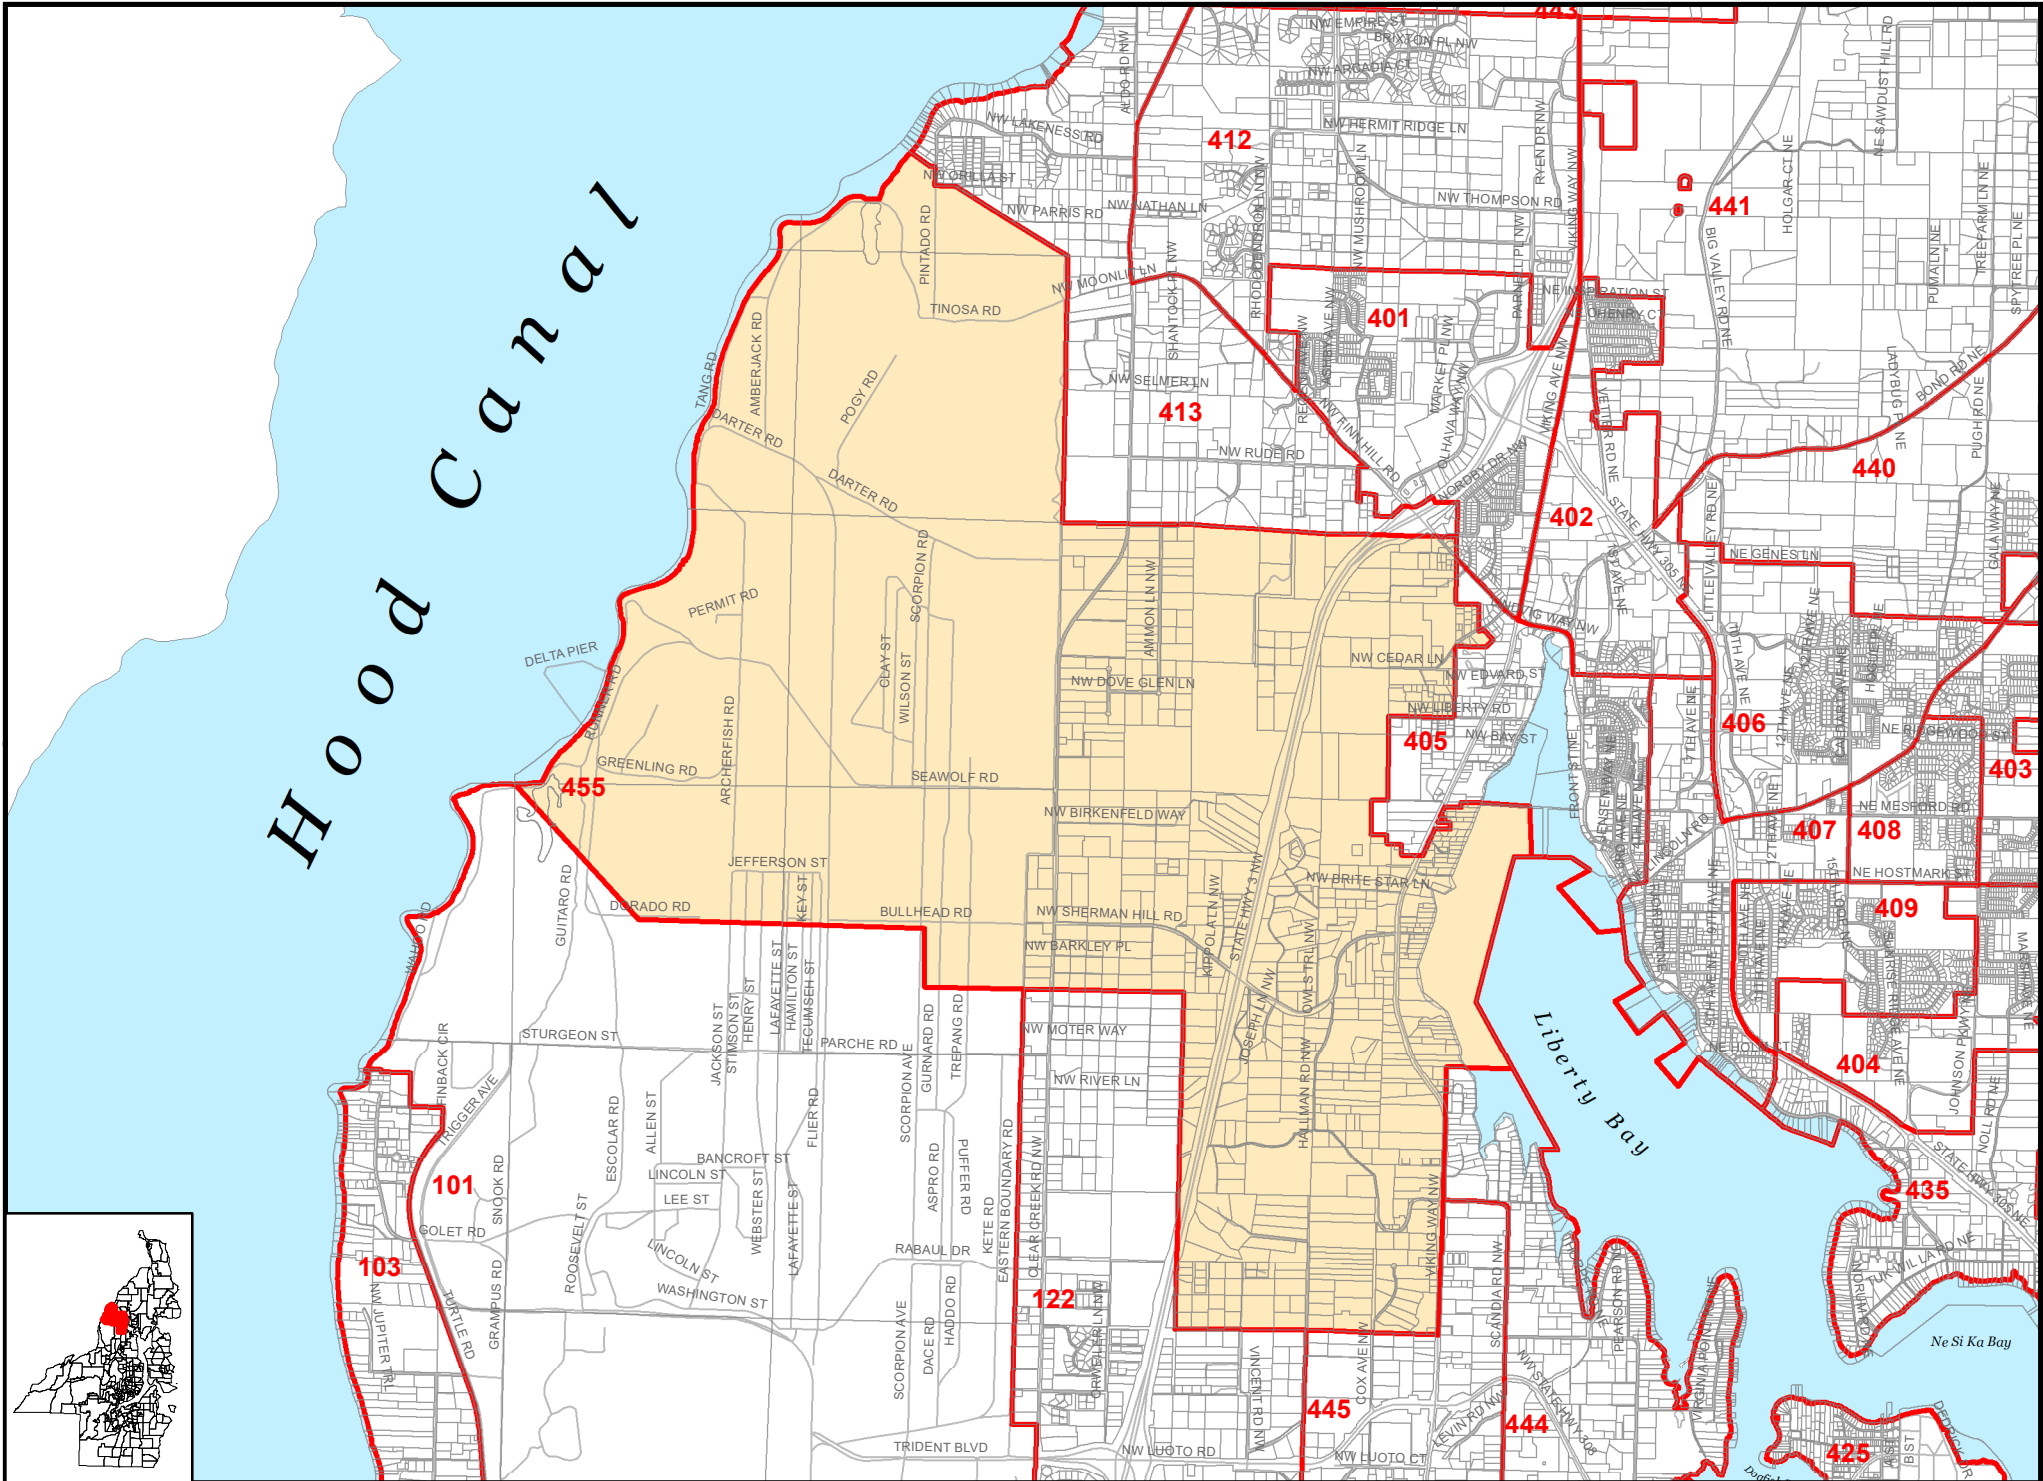

Hood Canal

Precinct 455 - SCANDIA