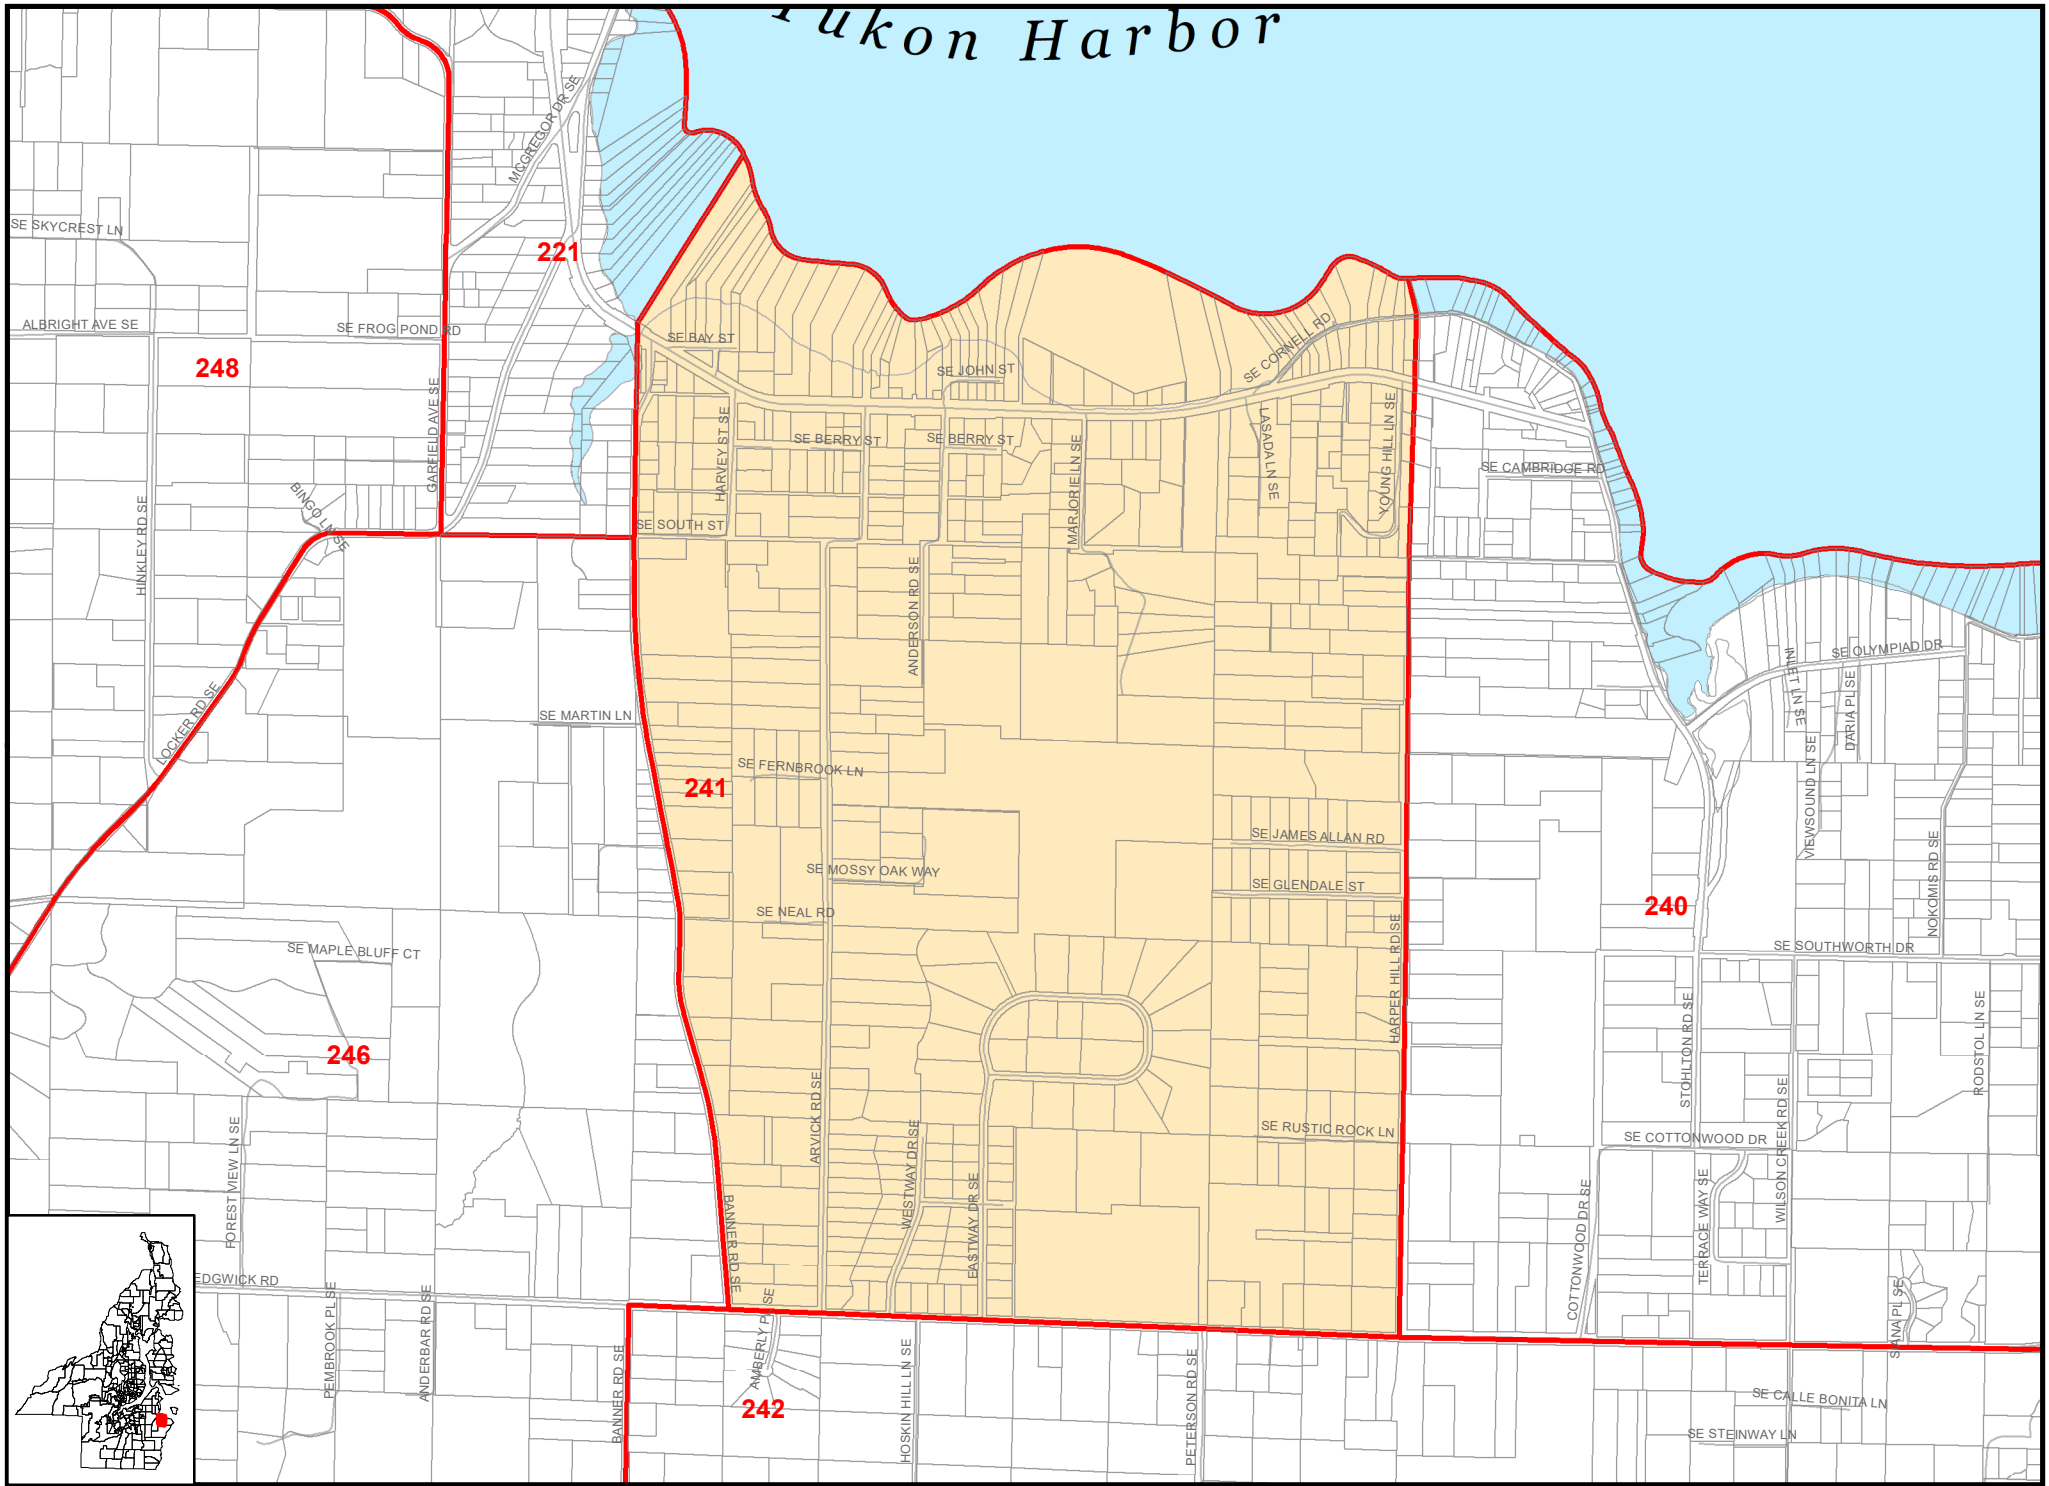

Yukon Harbor

Precinct 241 - YUKON

Kitsap County Elections
619 Division Street MS-31
Port Orchard, WA 98366
(360) 337-7128
Map created on 12/11/2023