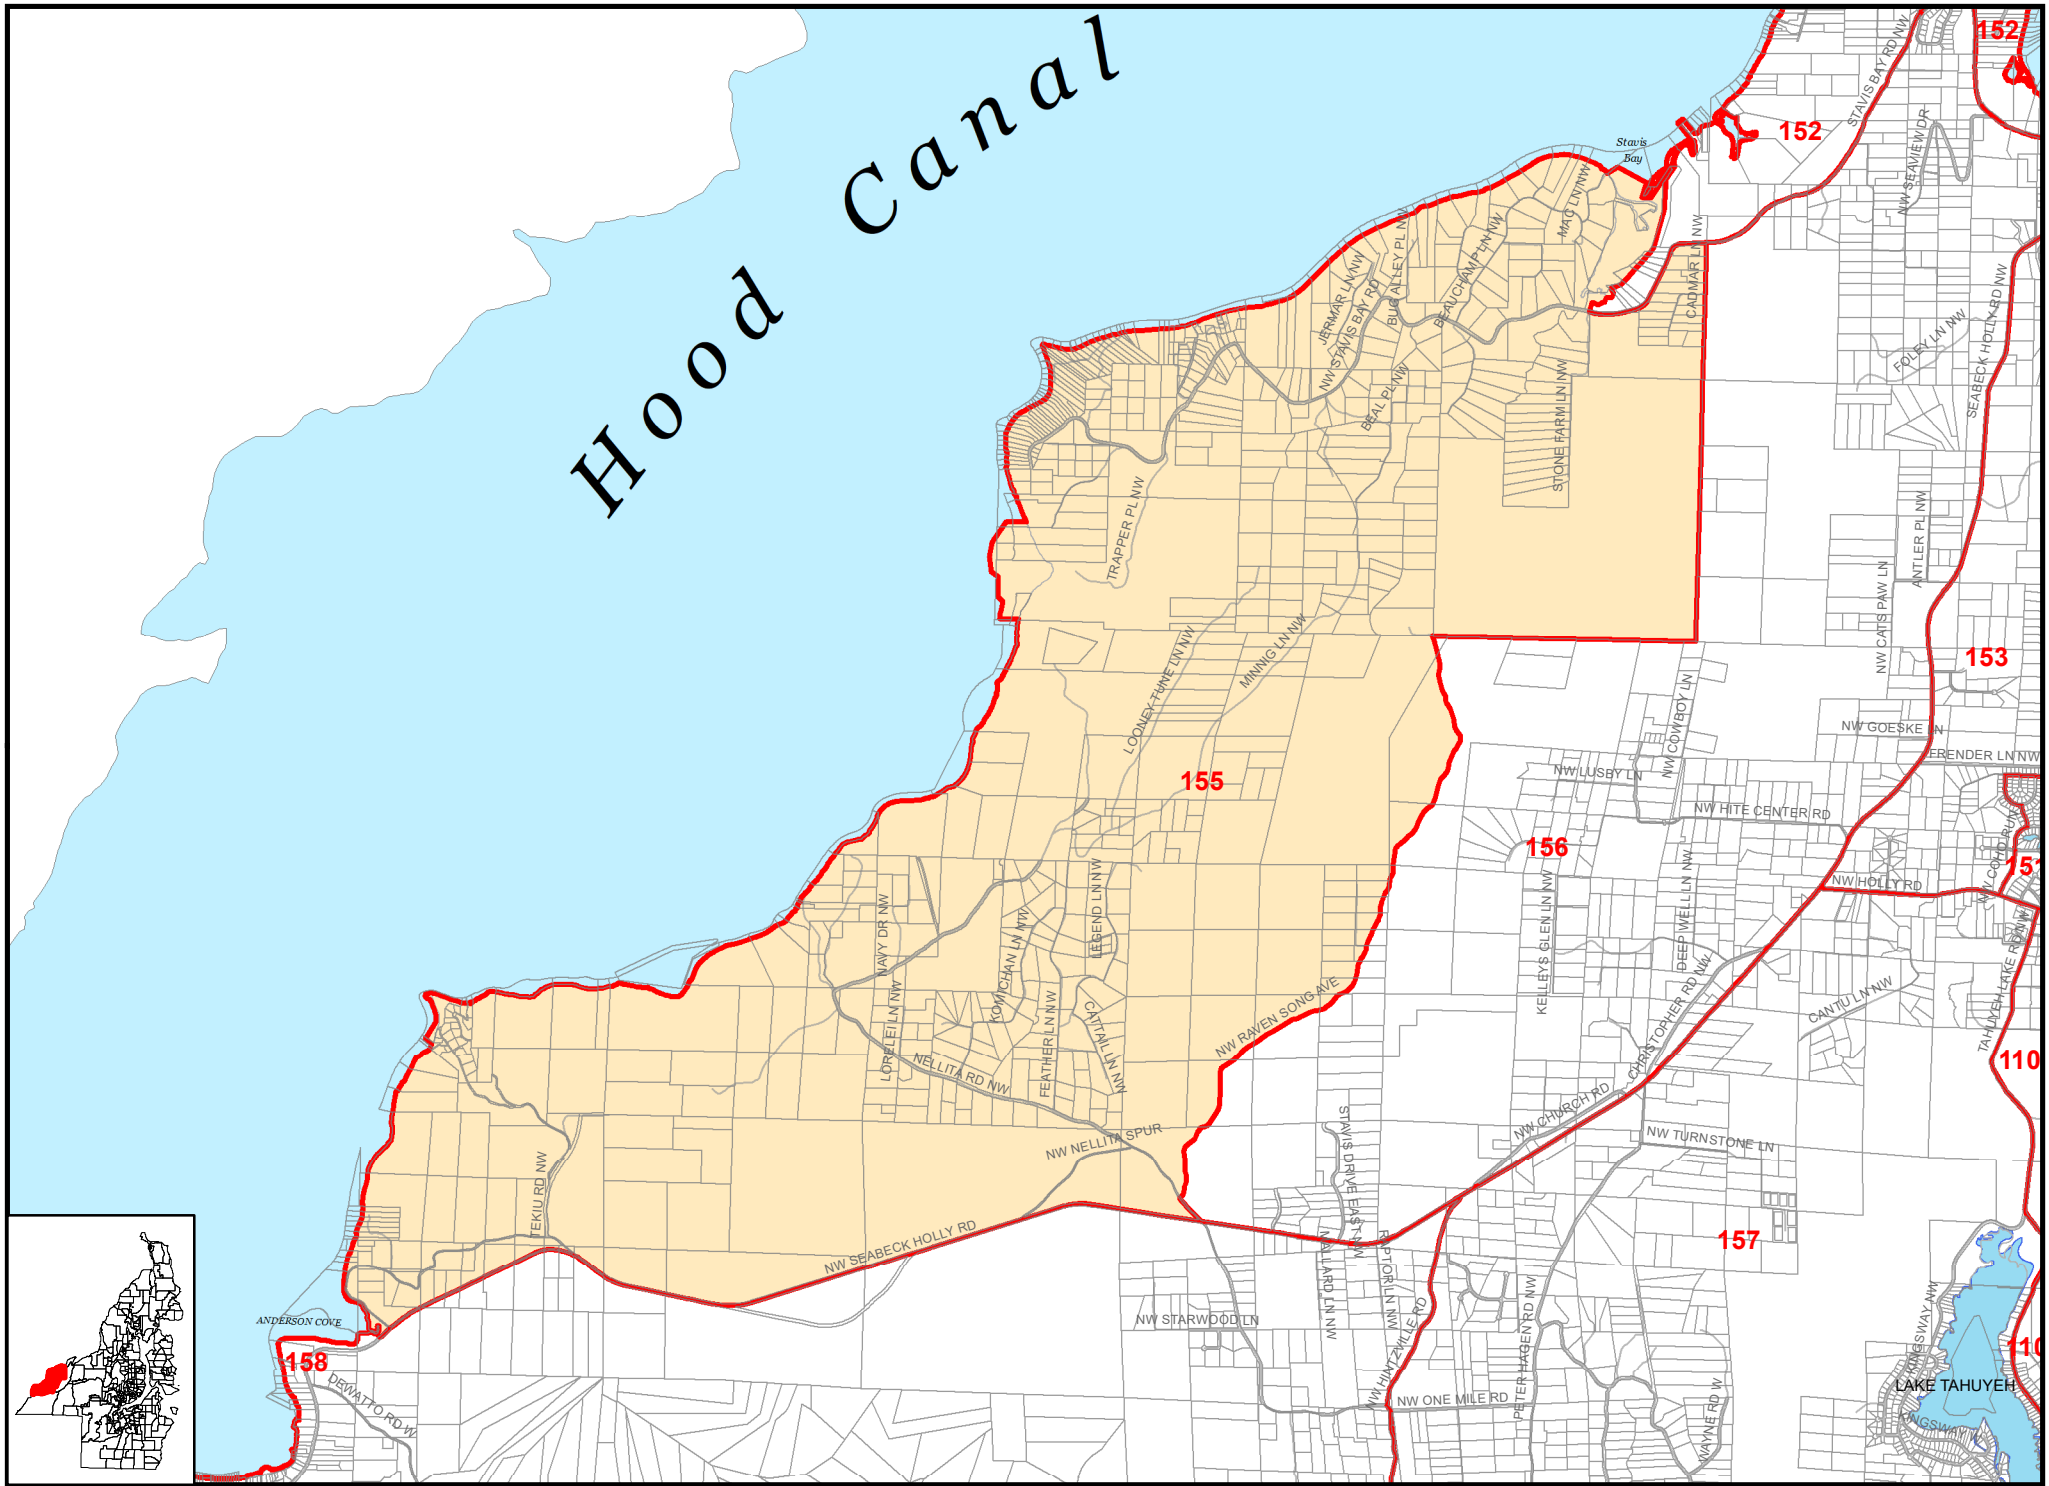

Hood Canal

Precinct 155 - SEABECK

Kitsap County Elections
619 Division Street MS-31
Port Orford, WA 98366
(360) 337-7128
Map created on 12/11/2023