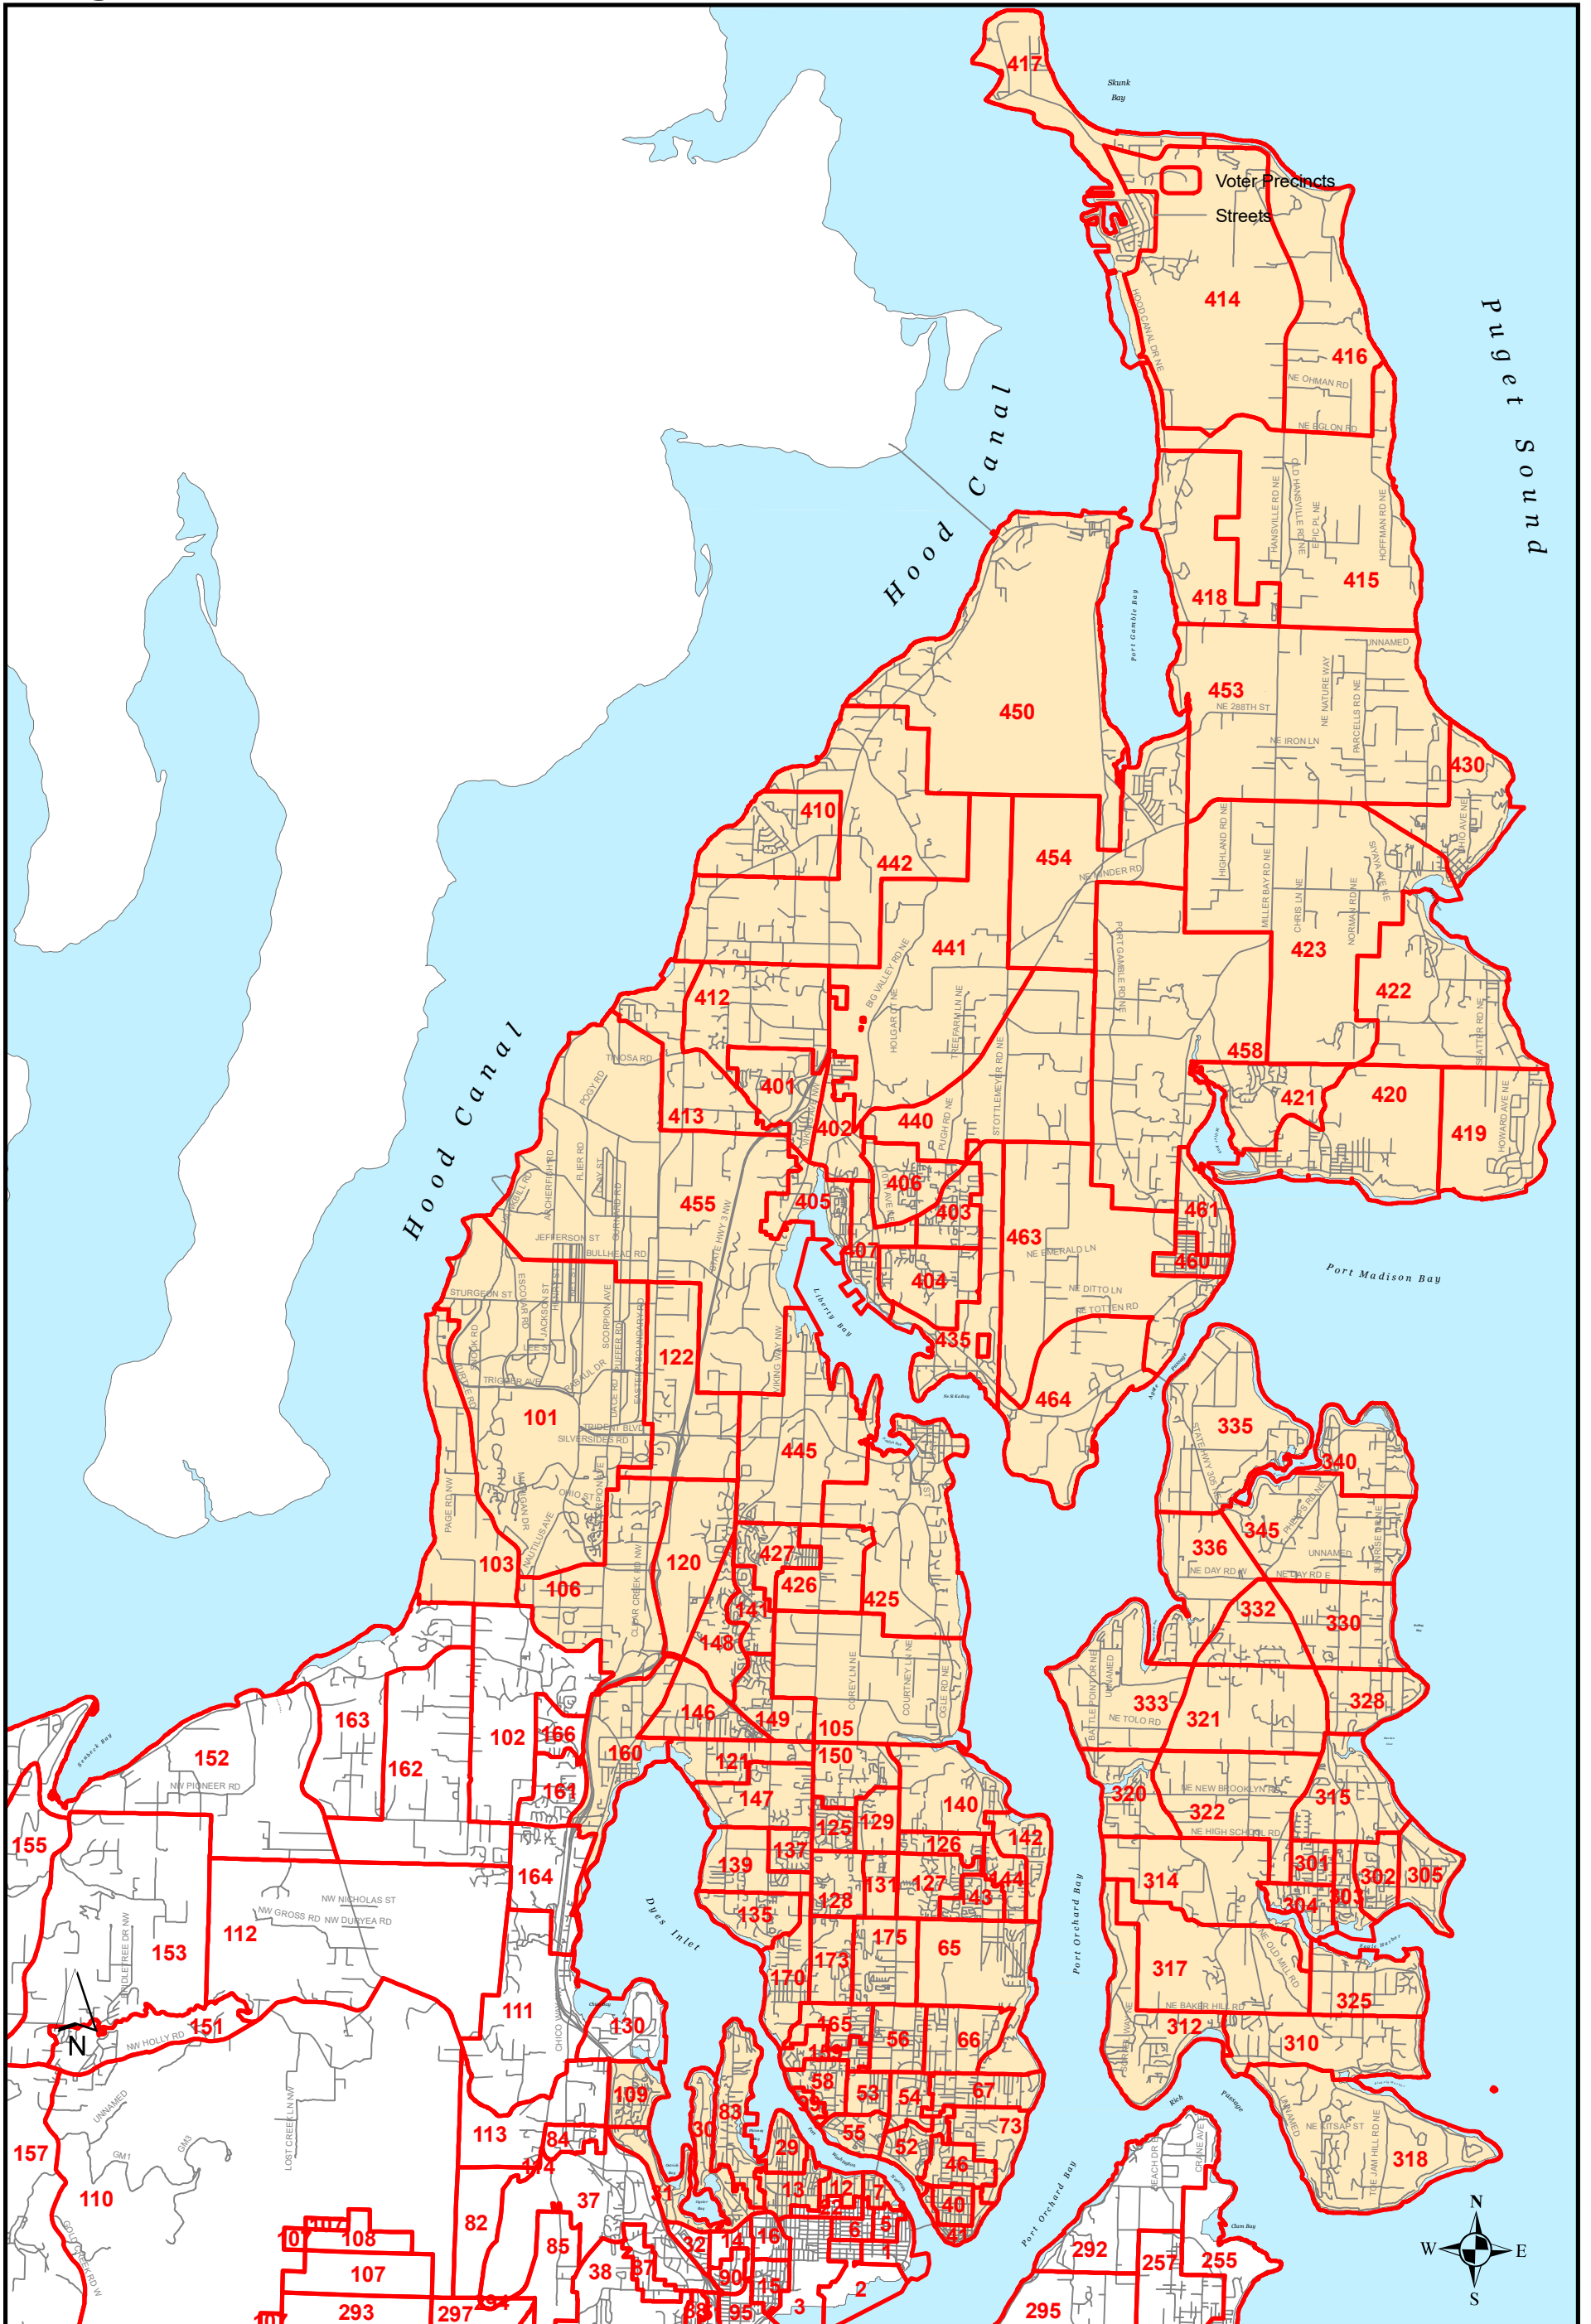

Kitsap County Legislative District 23

-  Voter Precincts
-  Legislative District 23

This map was created from existing map sources, not from field surveys. While great care was taken in using the most current map sources available, no warranties of any sort, including accuracy, fitness, or merchantability accompany this product. The user of this map assumes responsibility for determining its suitability for its intended use.