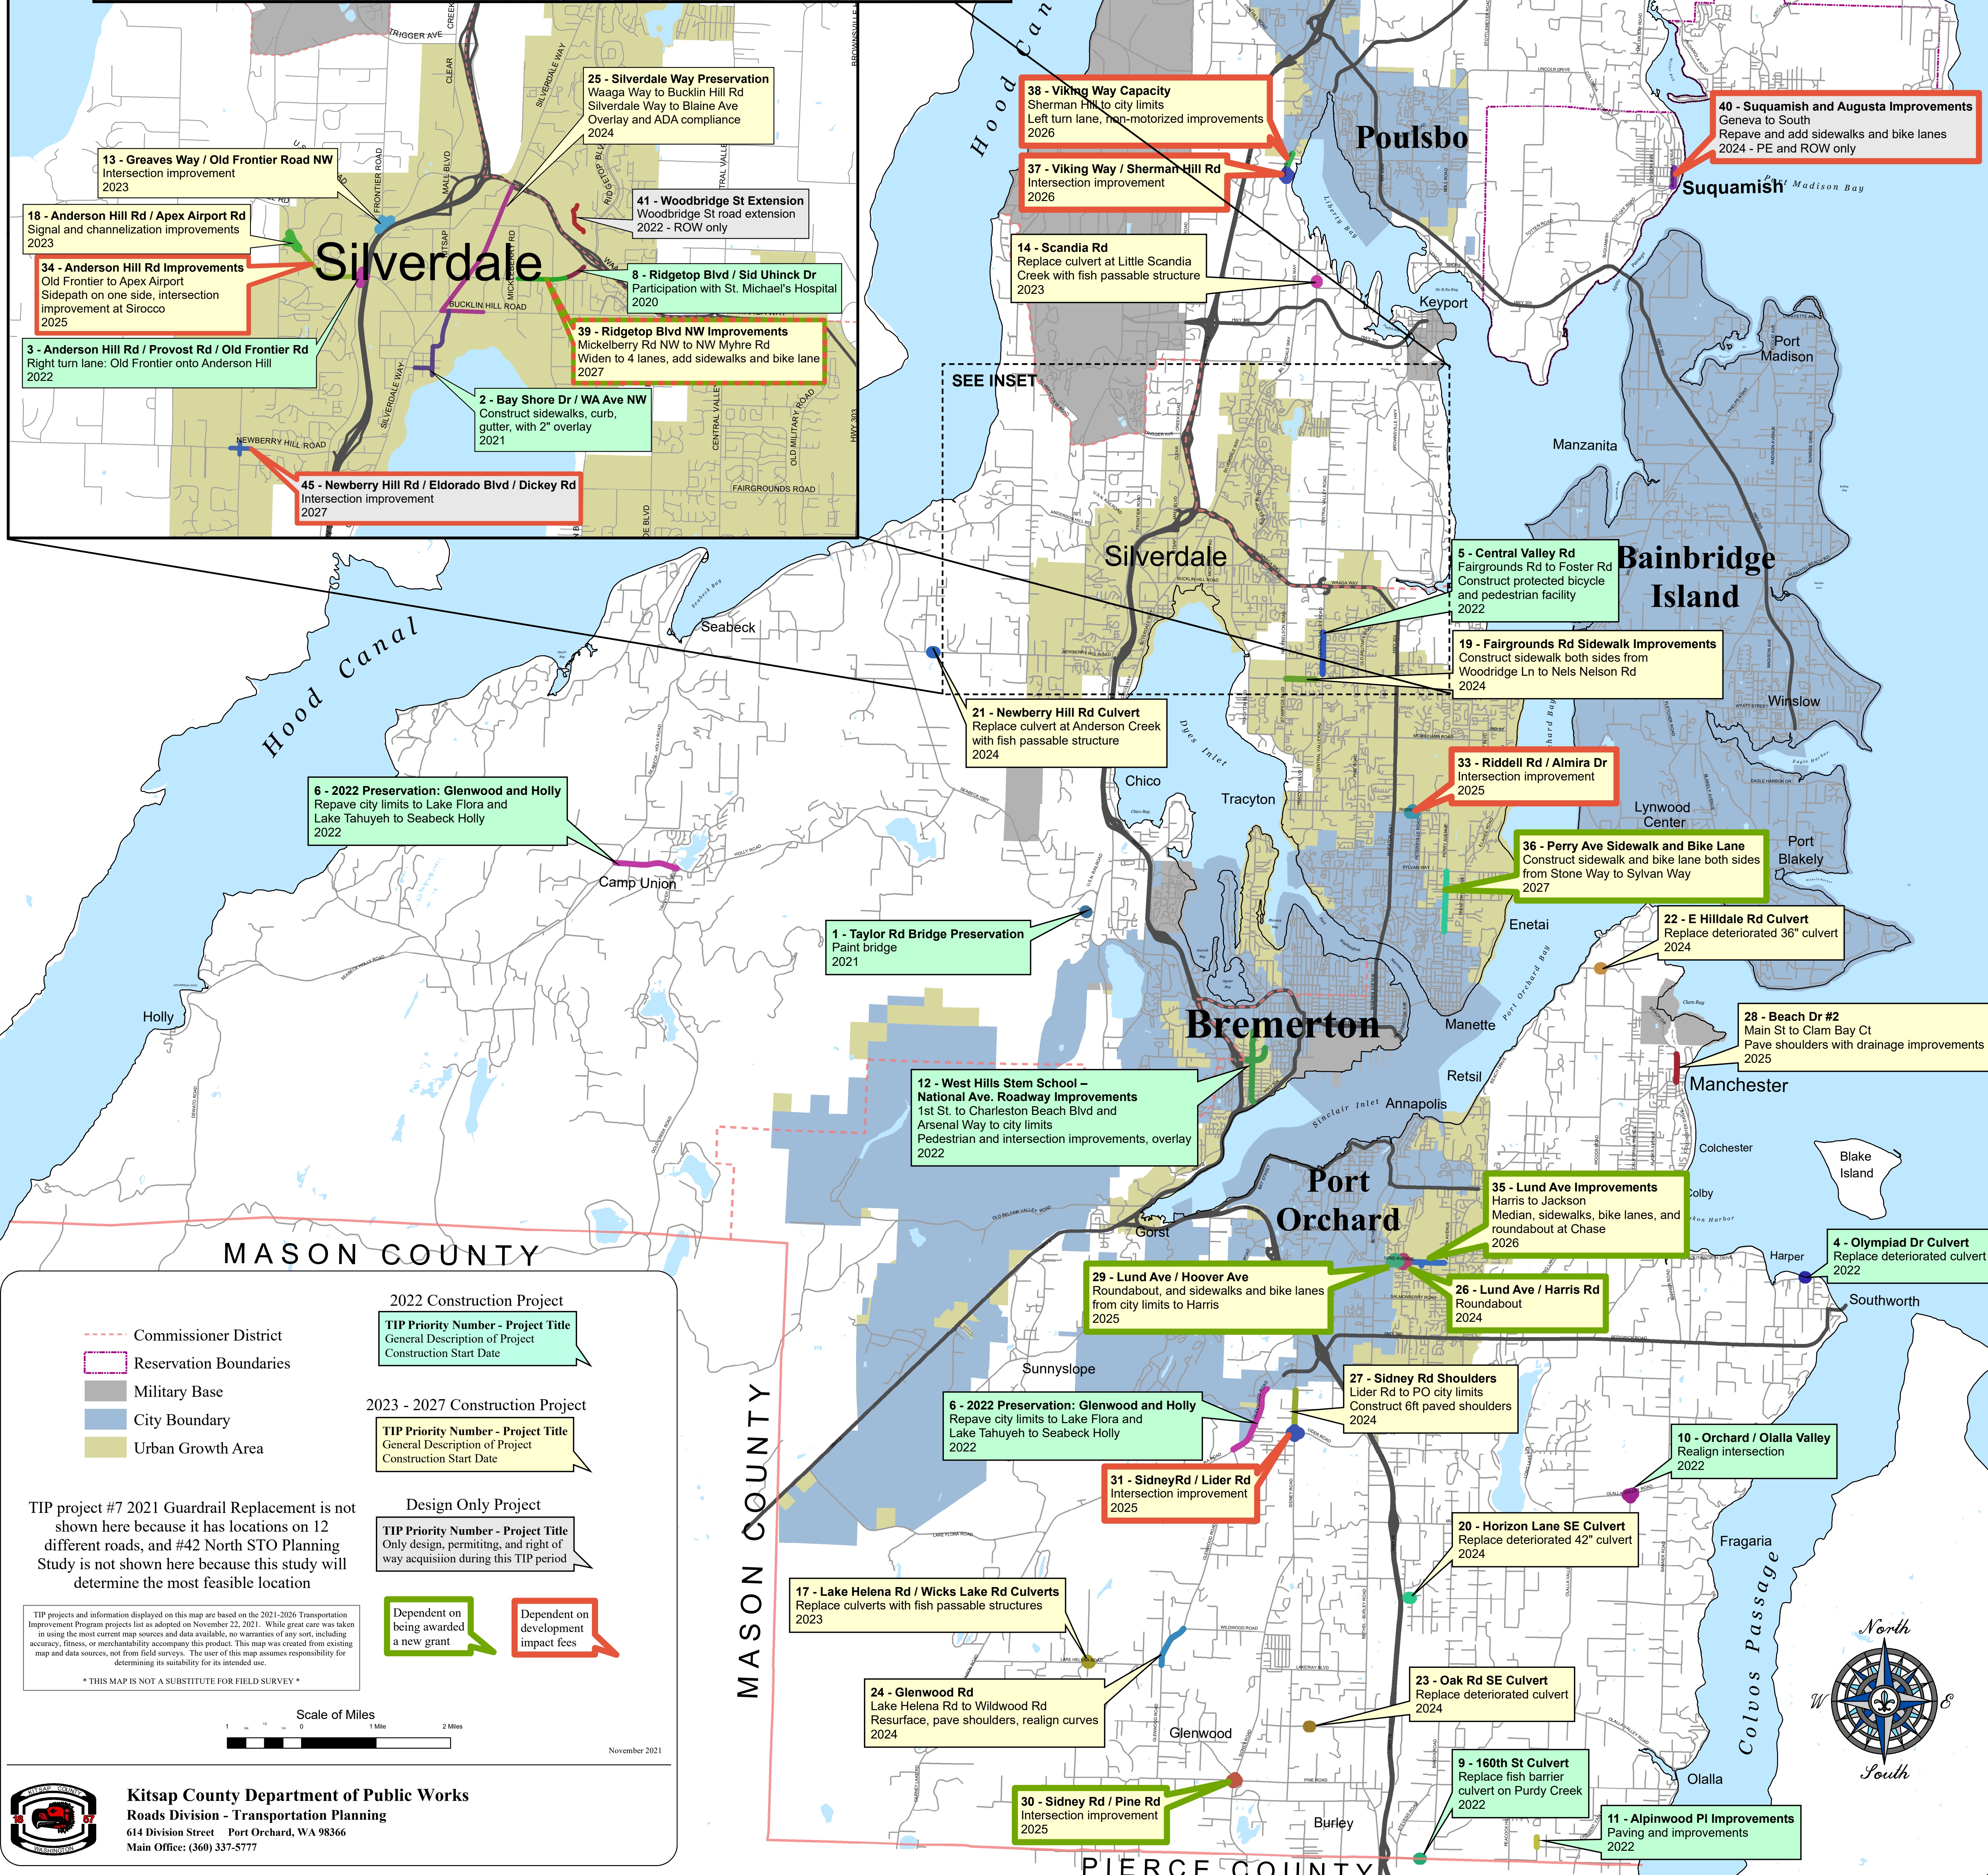

KITSAP COUNTY

2022 - 2027

Transportation Improvement Program

November 2021

Kitsap County Department of Public Works
Roads Division - Transportation Planning
614 Division Street - Port Orchard, WA 98366
Main Office: (360) 337-5777