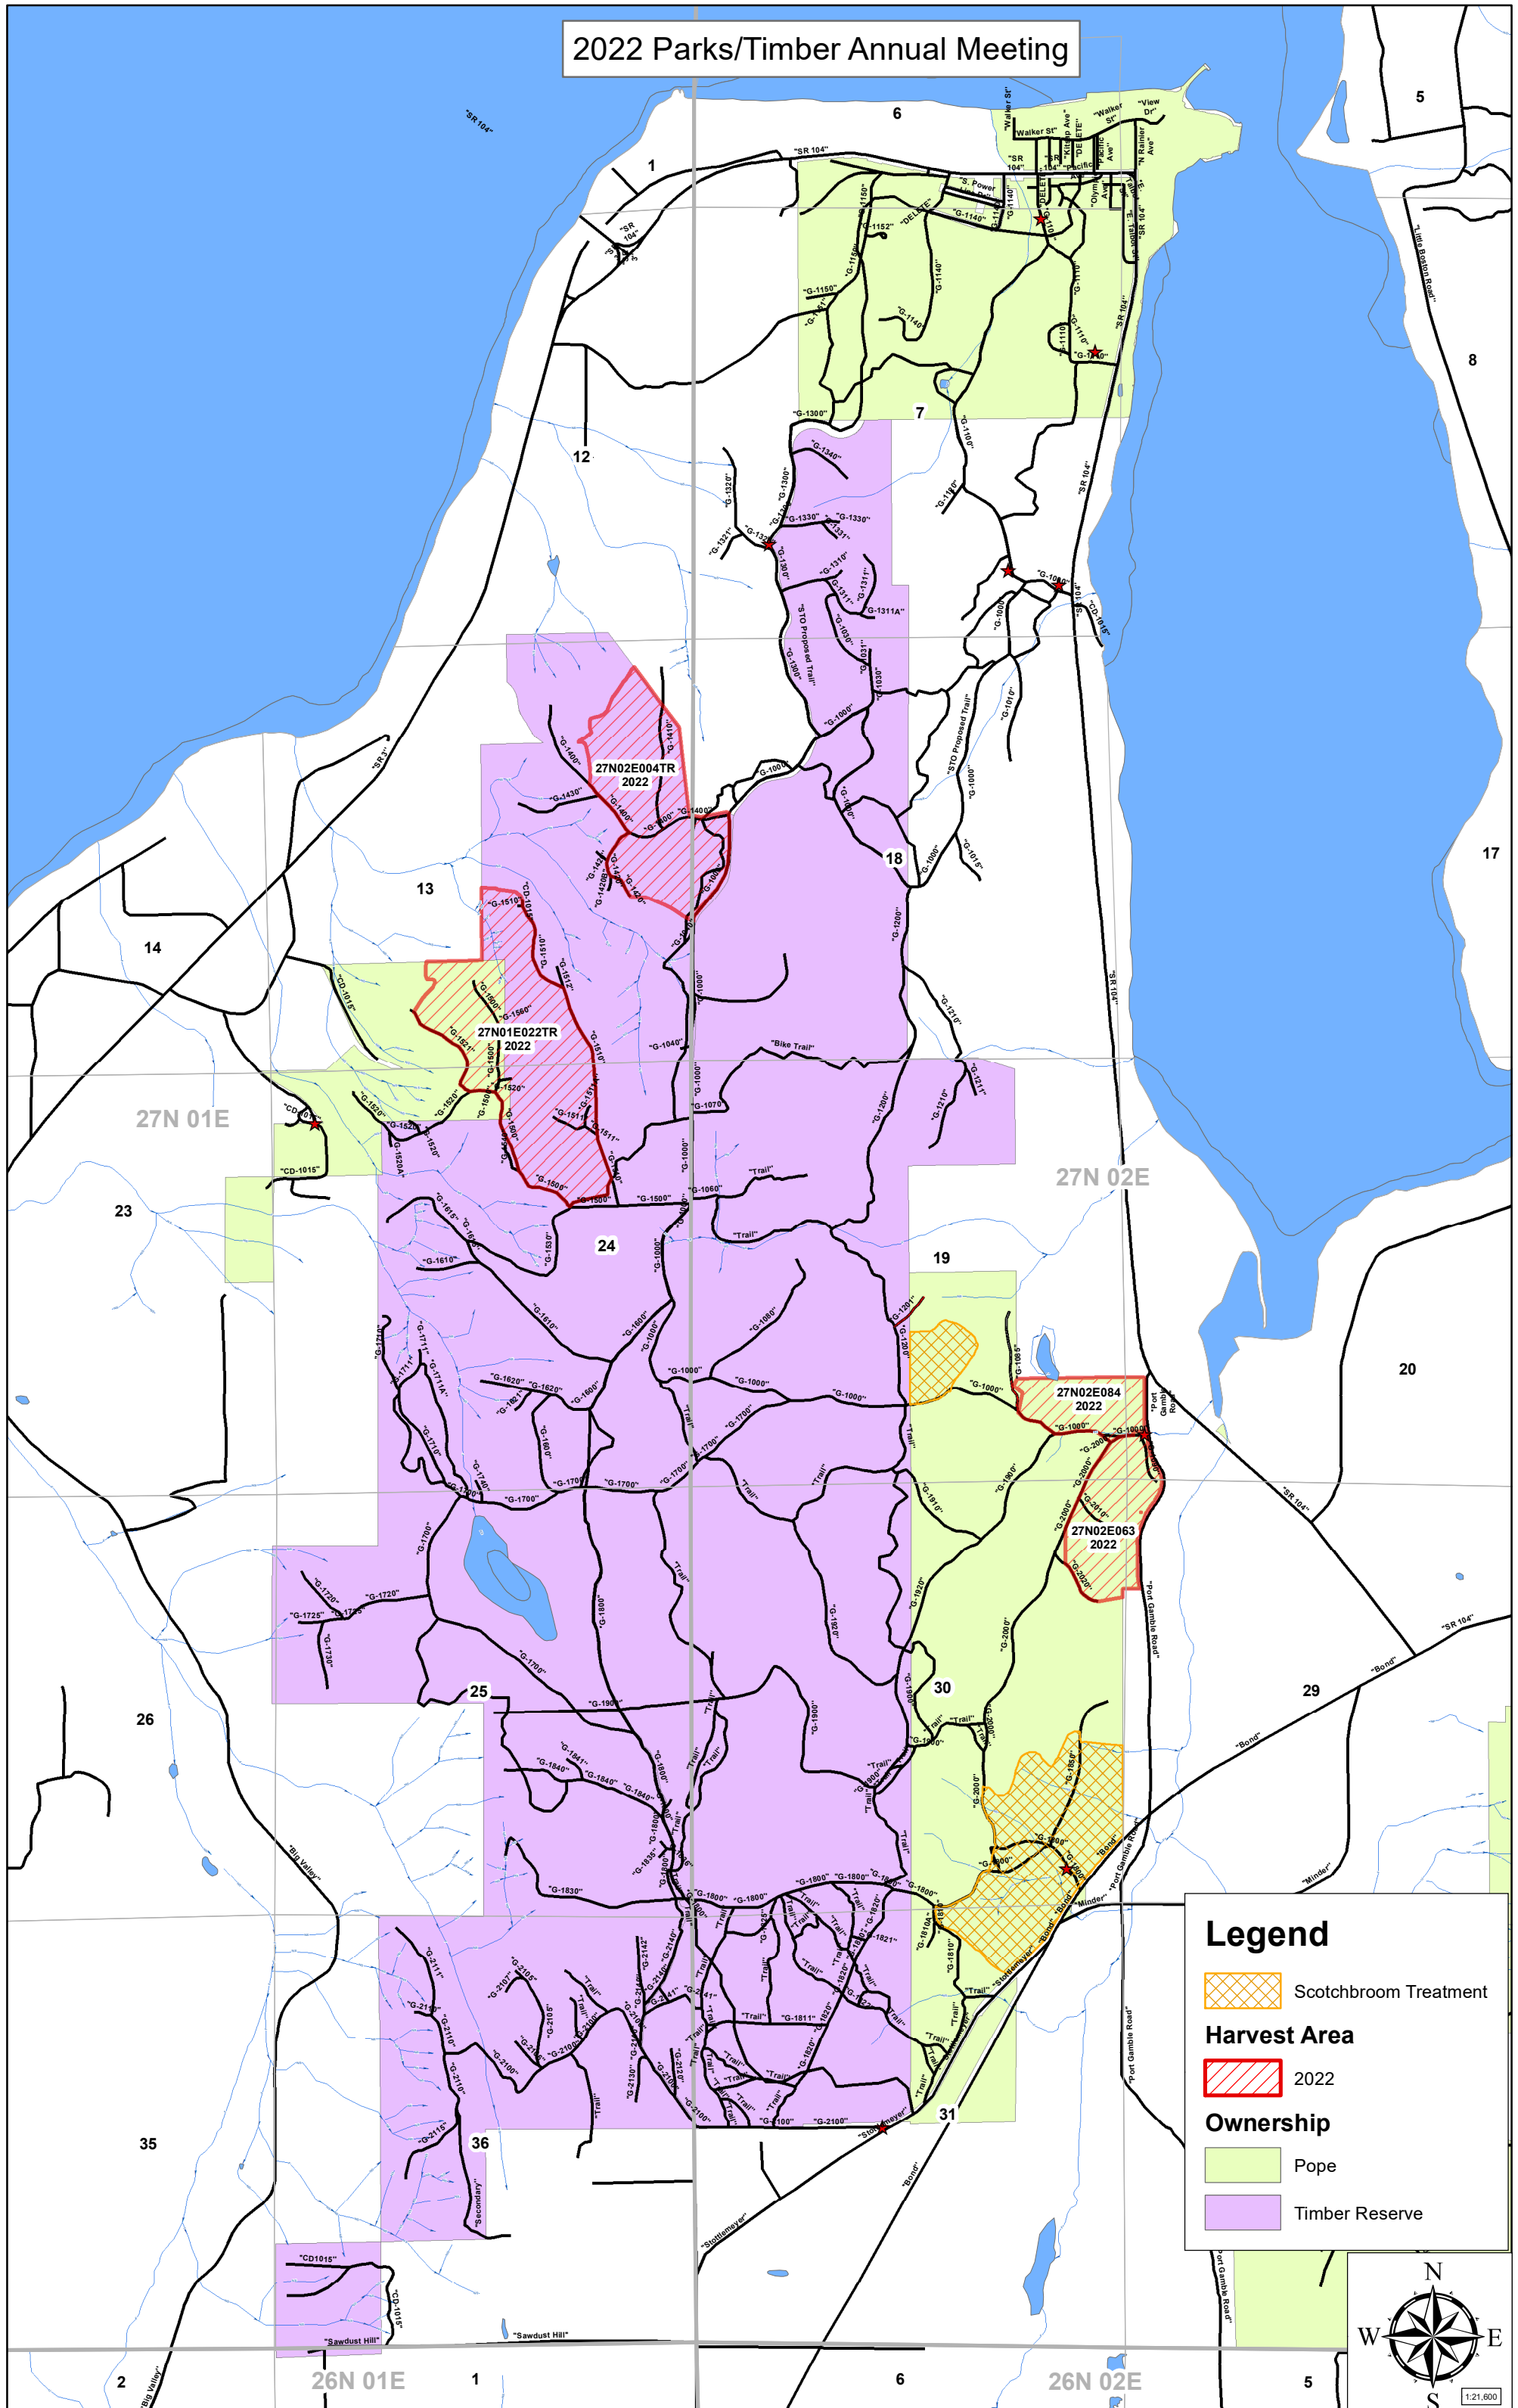

### Legend

- Scotchbroom Treatment
- Harvest Area**
  - 2022
- Ownership**
  - Pope
  - Timber Reserve