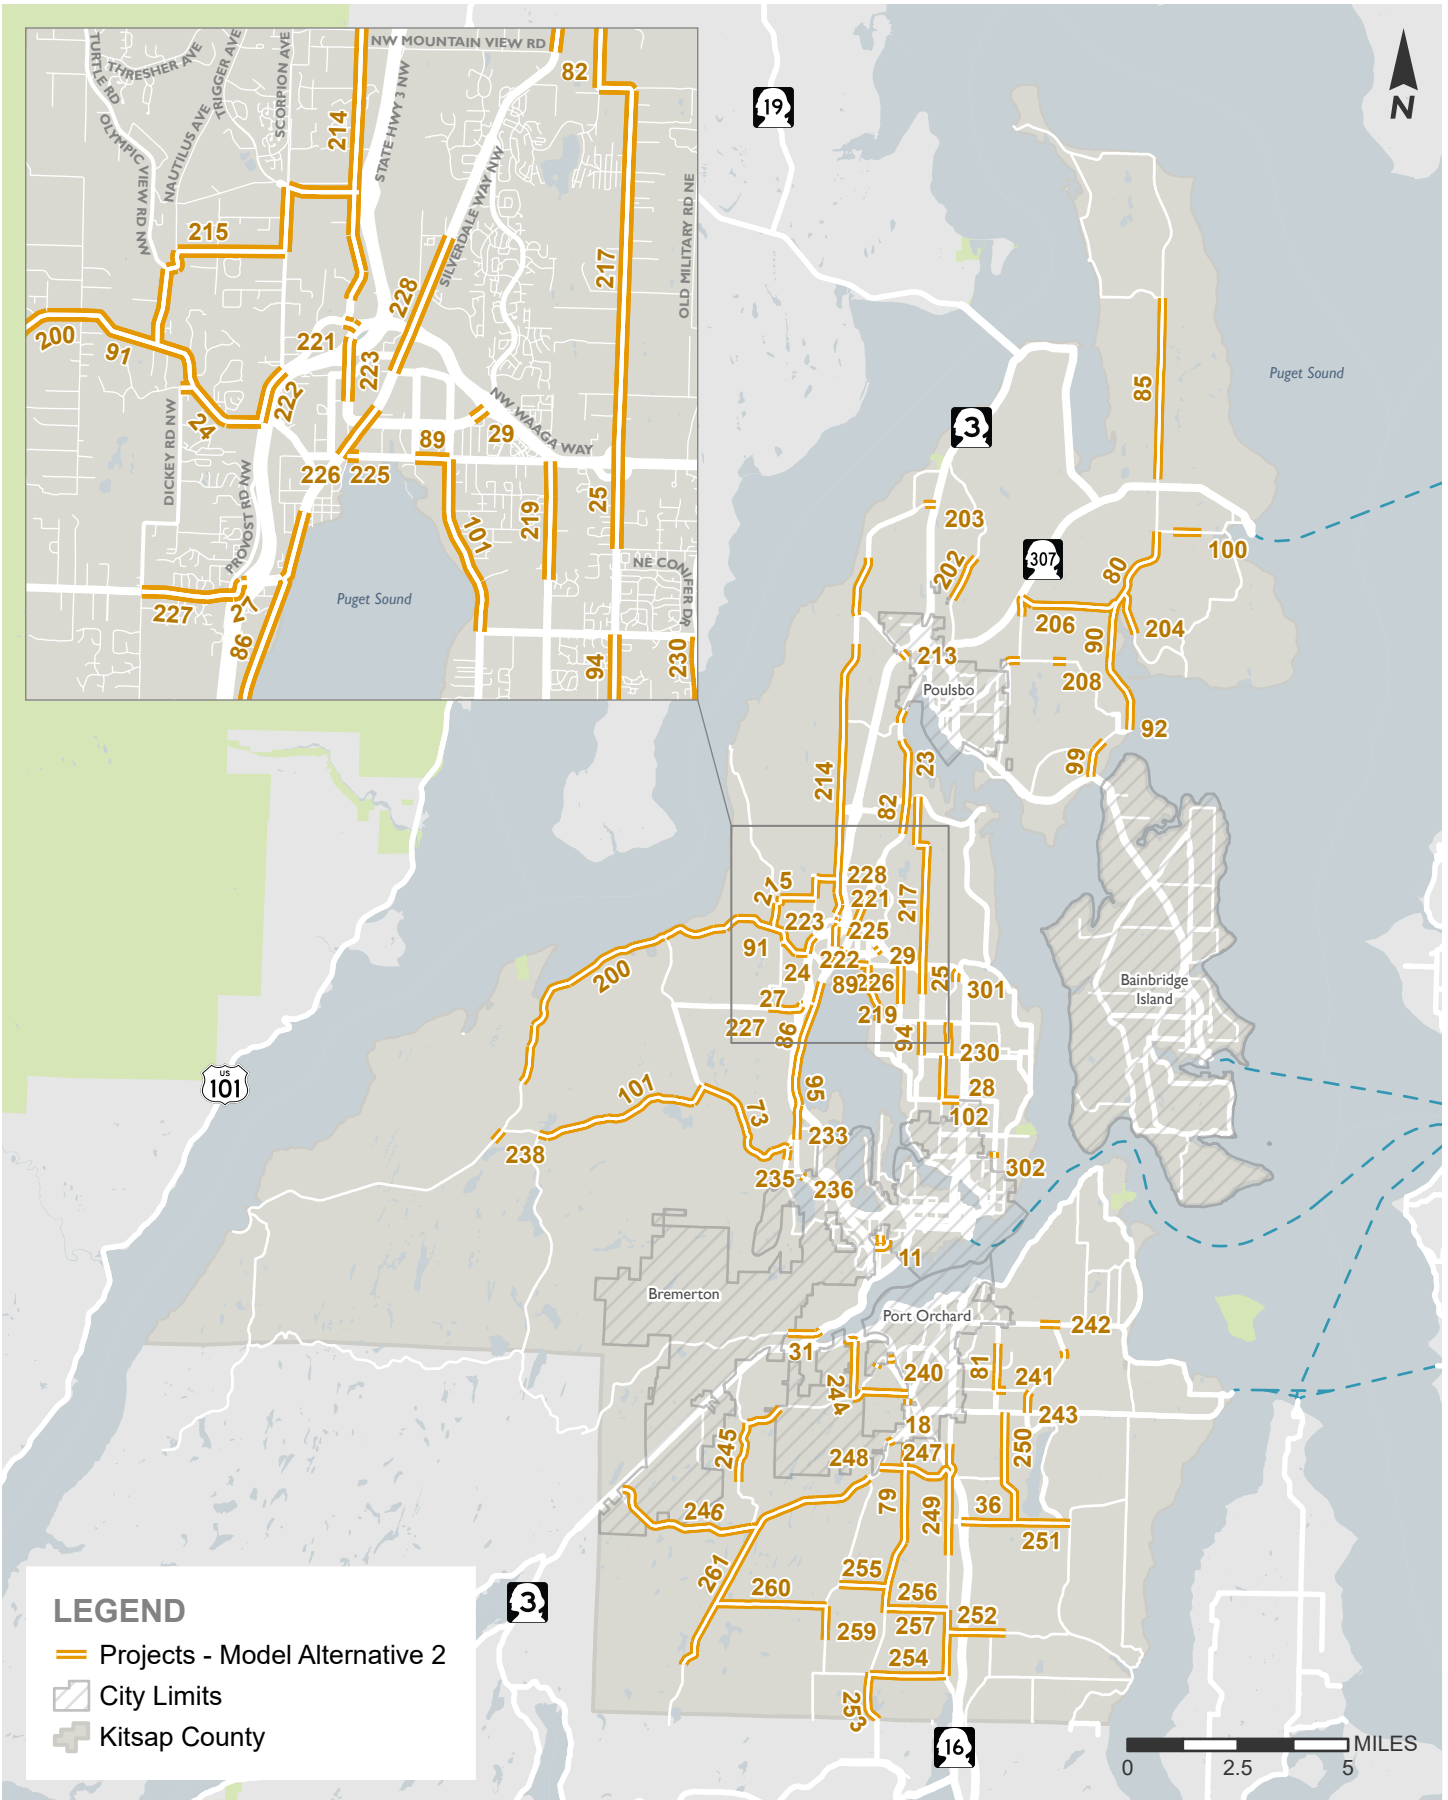

DRAFT Roadway Project List for Land Use Alternative 1
 Kitsap County Comprehensive Plan

DRAFT

FIGURE
XX

M:\2211.22070.00 - Kitsap County Comprehensive Plan\GIS\ArcGISPro\Kitsap_CompPlan\Kitsap_CompPlan.aprx

DRAFT Roadway Project List for Land Use Alternative 2
 Kitsap County Comprehensive Plan

DRAFT

FIGURE
XX

DRAFT Roadway Project List for Land Use Alternative 3
 Kitsap County Comprehensive Plan

DRAFT

FIGURE
XX