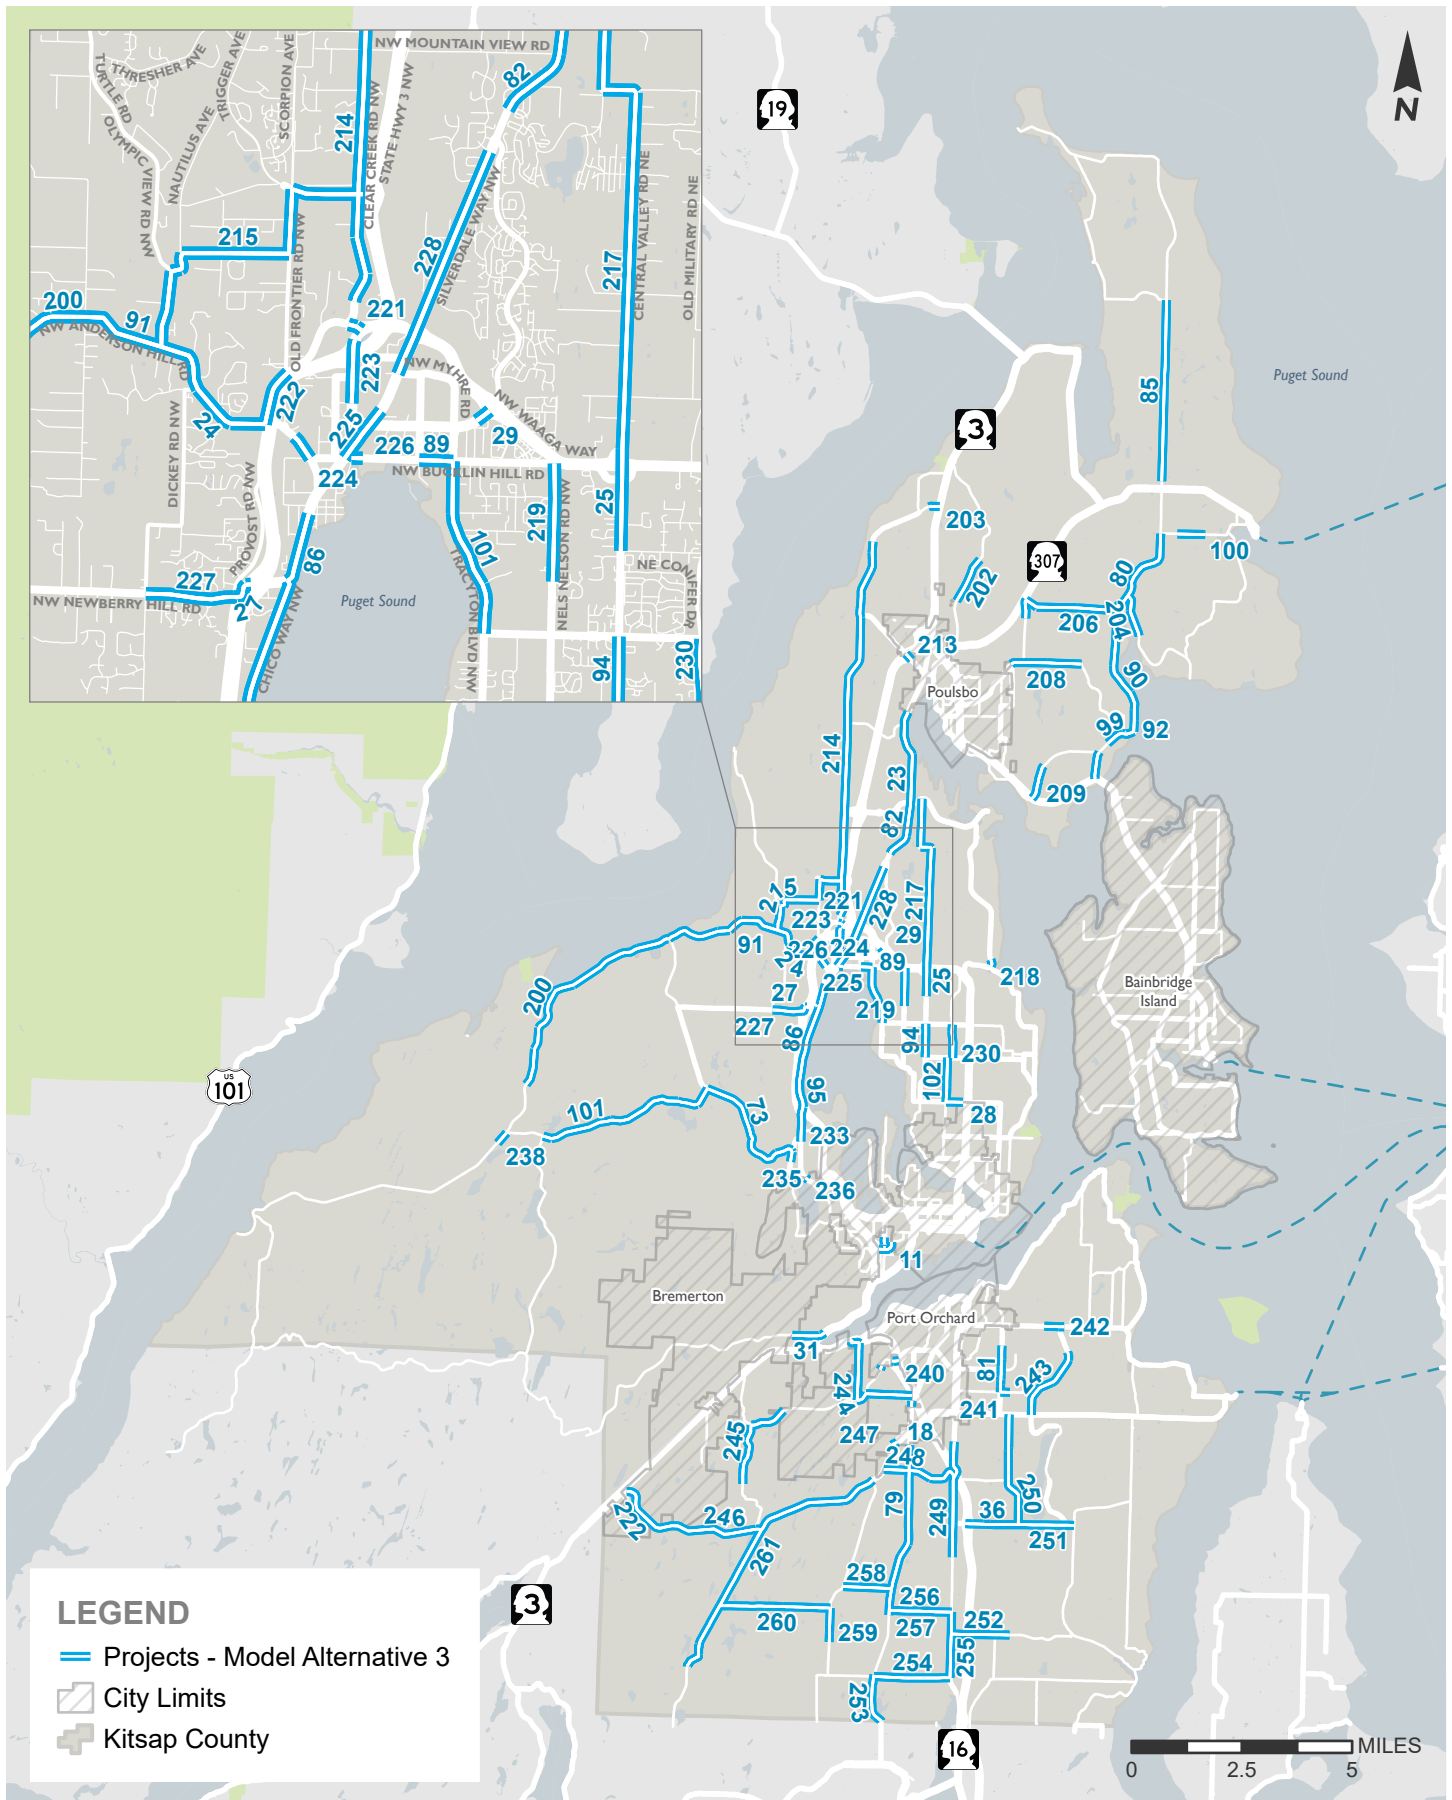

DRAFT Roadway Project List for Land Use Alternative 1
 Kitsap County Comprehensive Plan

DRAFT

FIGURE
XX

M:\2211.22070.00 - Kitsap County Comprehensive Plan\GIS\ArcGISPro\Kitsap_CompPlan\Kitsap_CompPlan.aprx

DRAFT Roadway Project List for Land Use Alternative 2
 Kitsap County Comprehensive Plan

DRAFT

FIGURE
XX

DRAFT Roadway Project List for Land Use Alternative 3
 Kitsap County Comprehensive Plan

DRAFT

FIGURE
XX