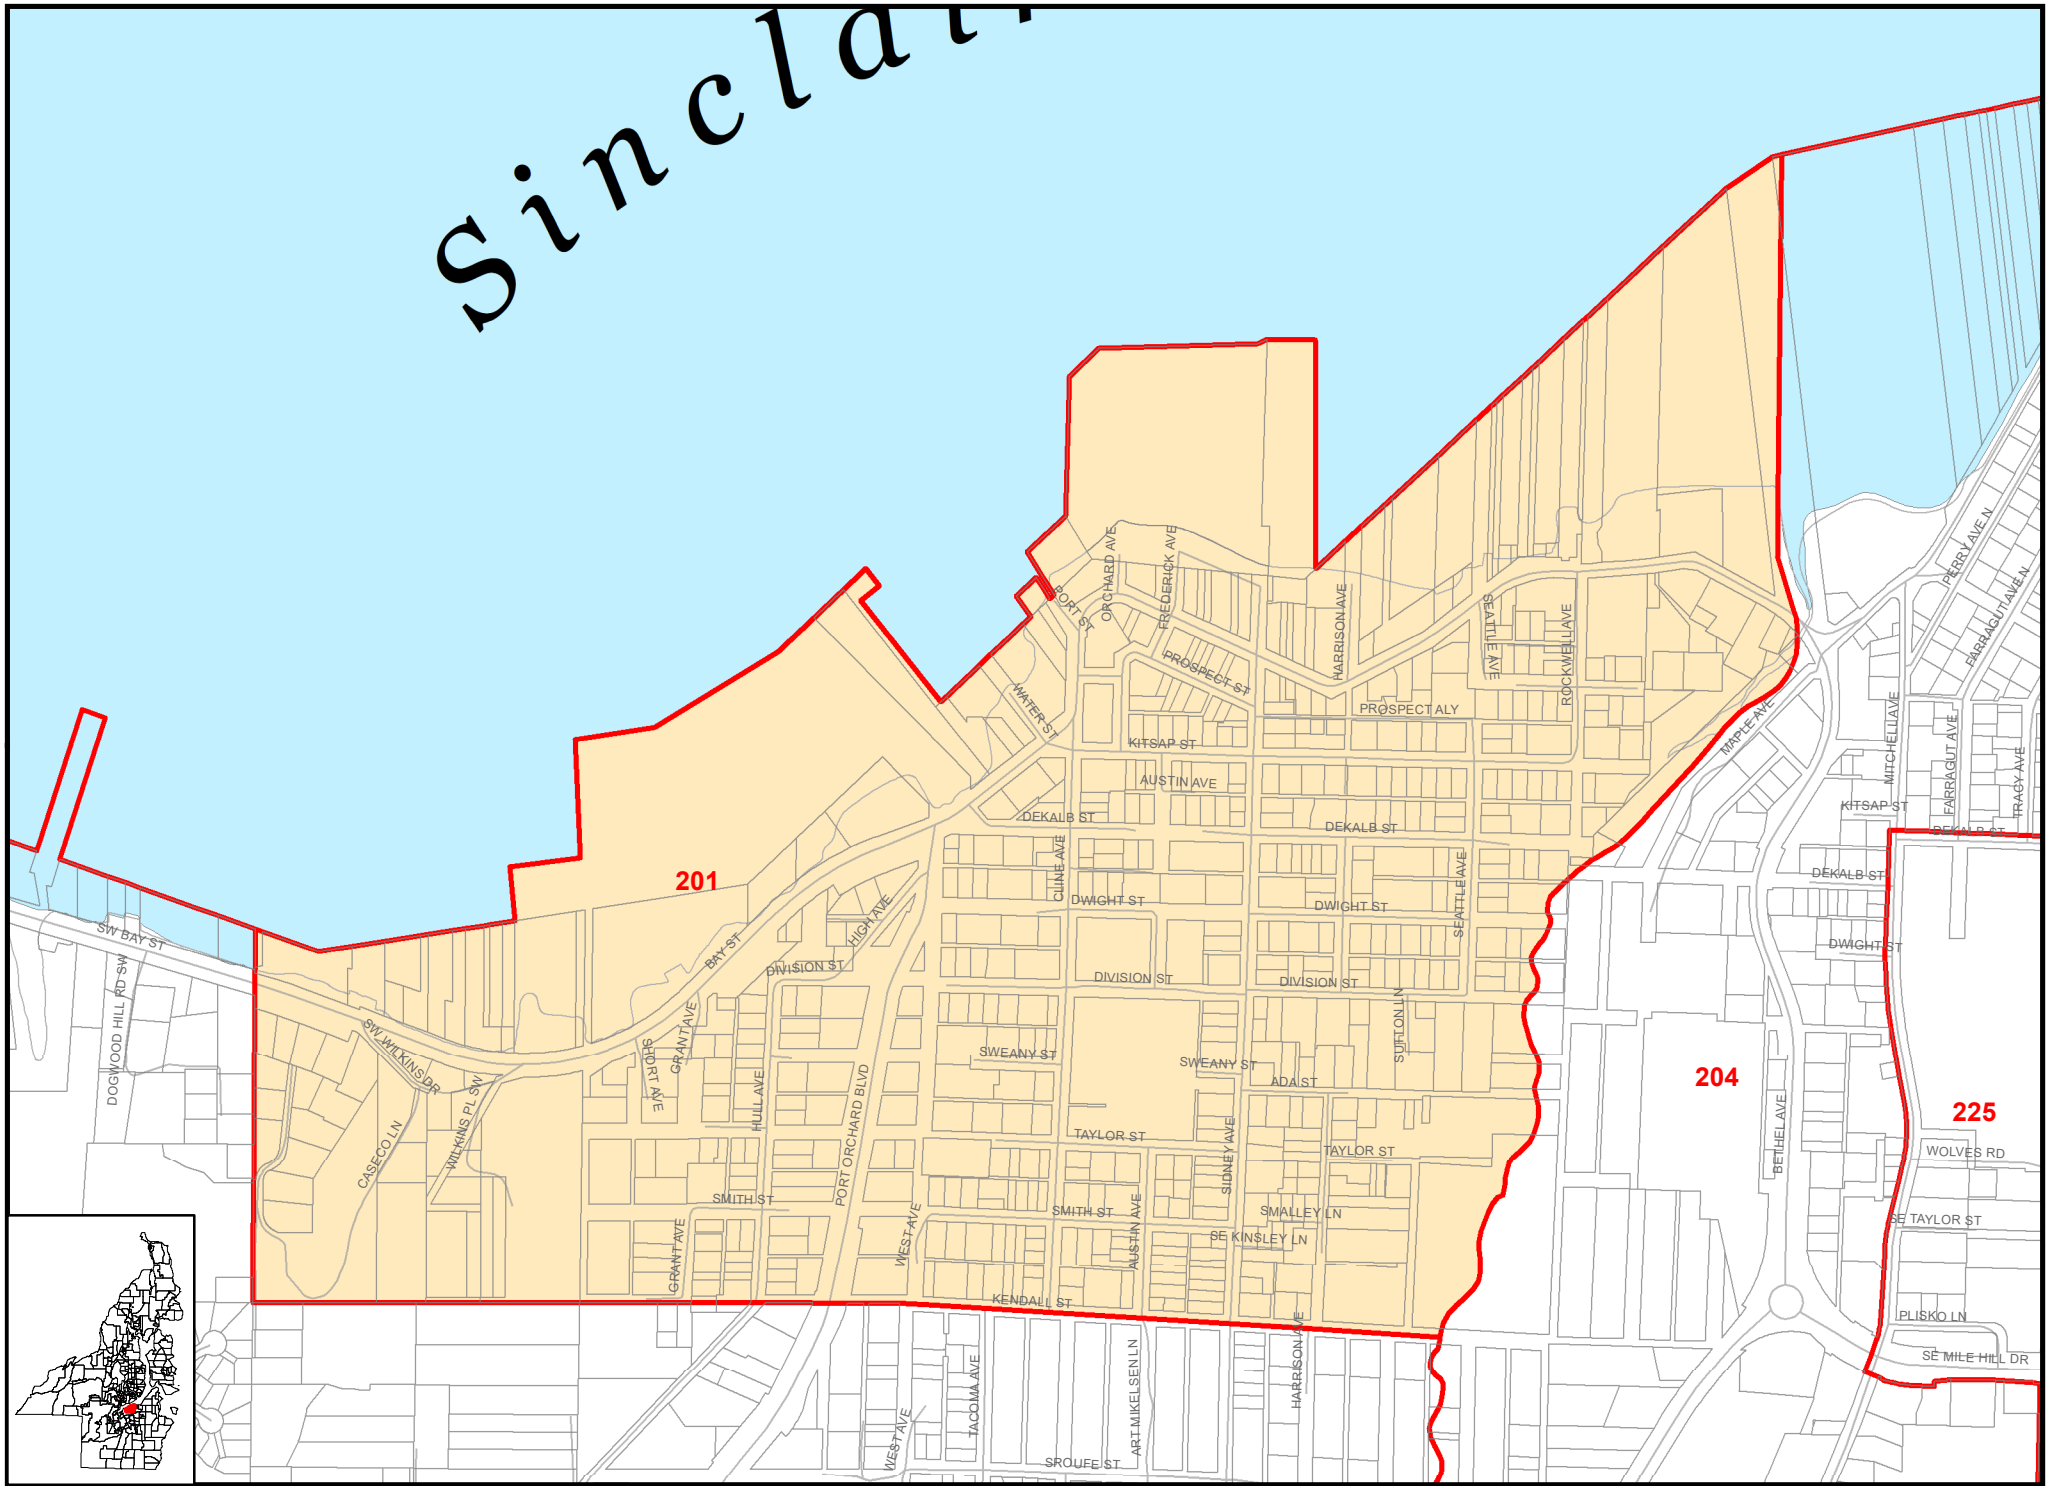

Sinclair

Precinct 201 - PORT ORCHARD

Kitsap County Elections
619 Division Street MS-31
Port Orchard, WA 98366
(360) 337-7128
Map created on 12/11/2023