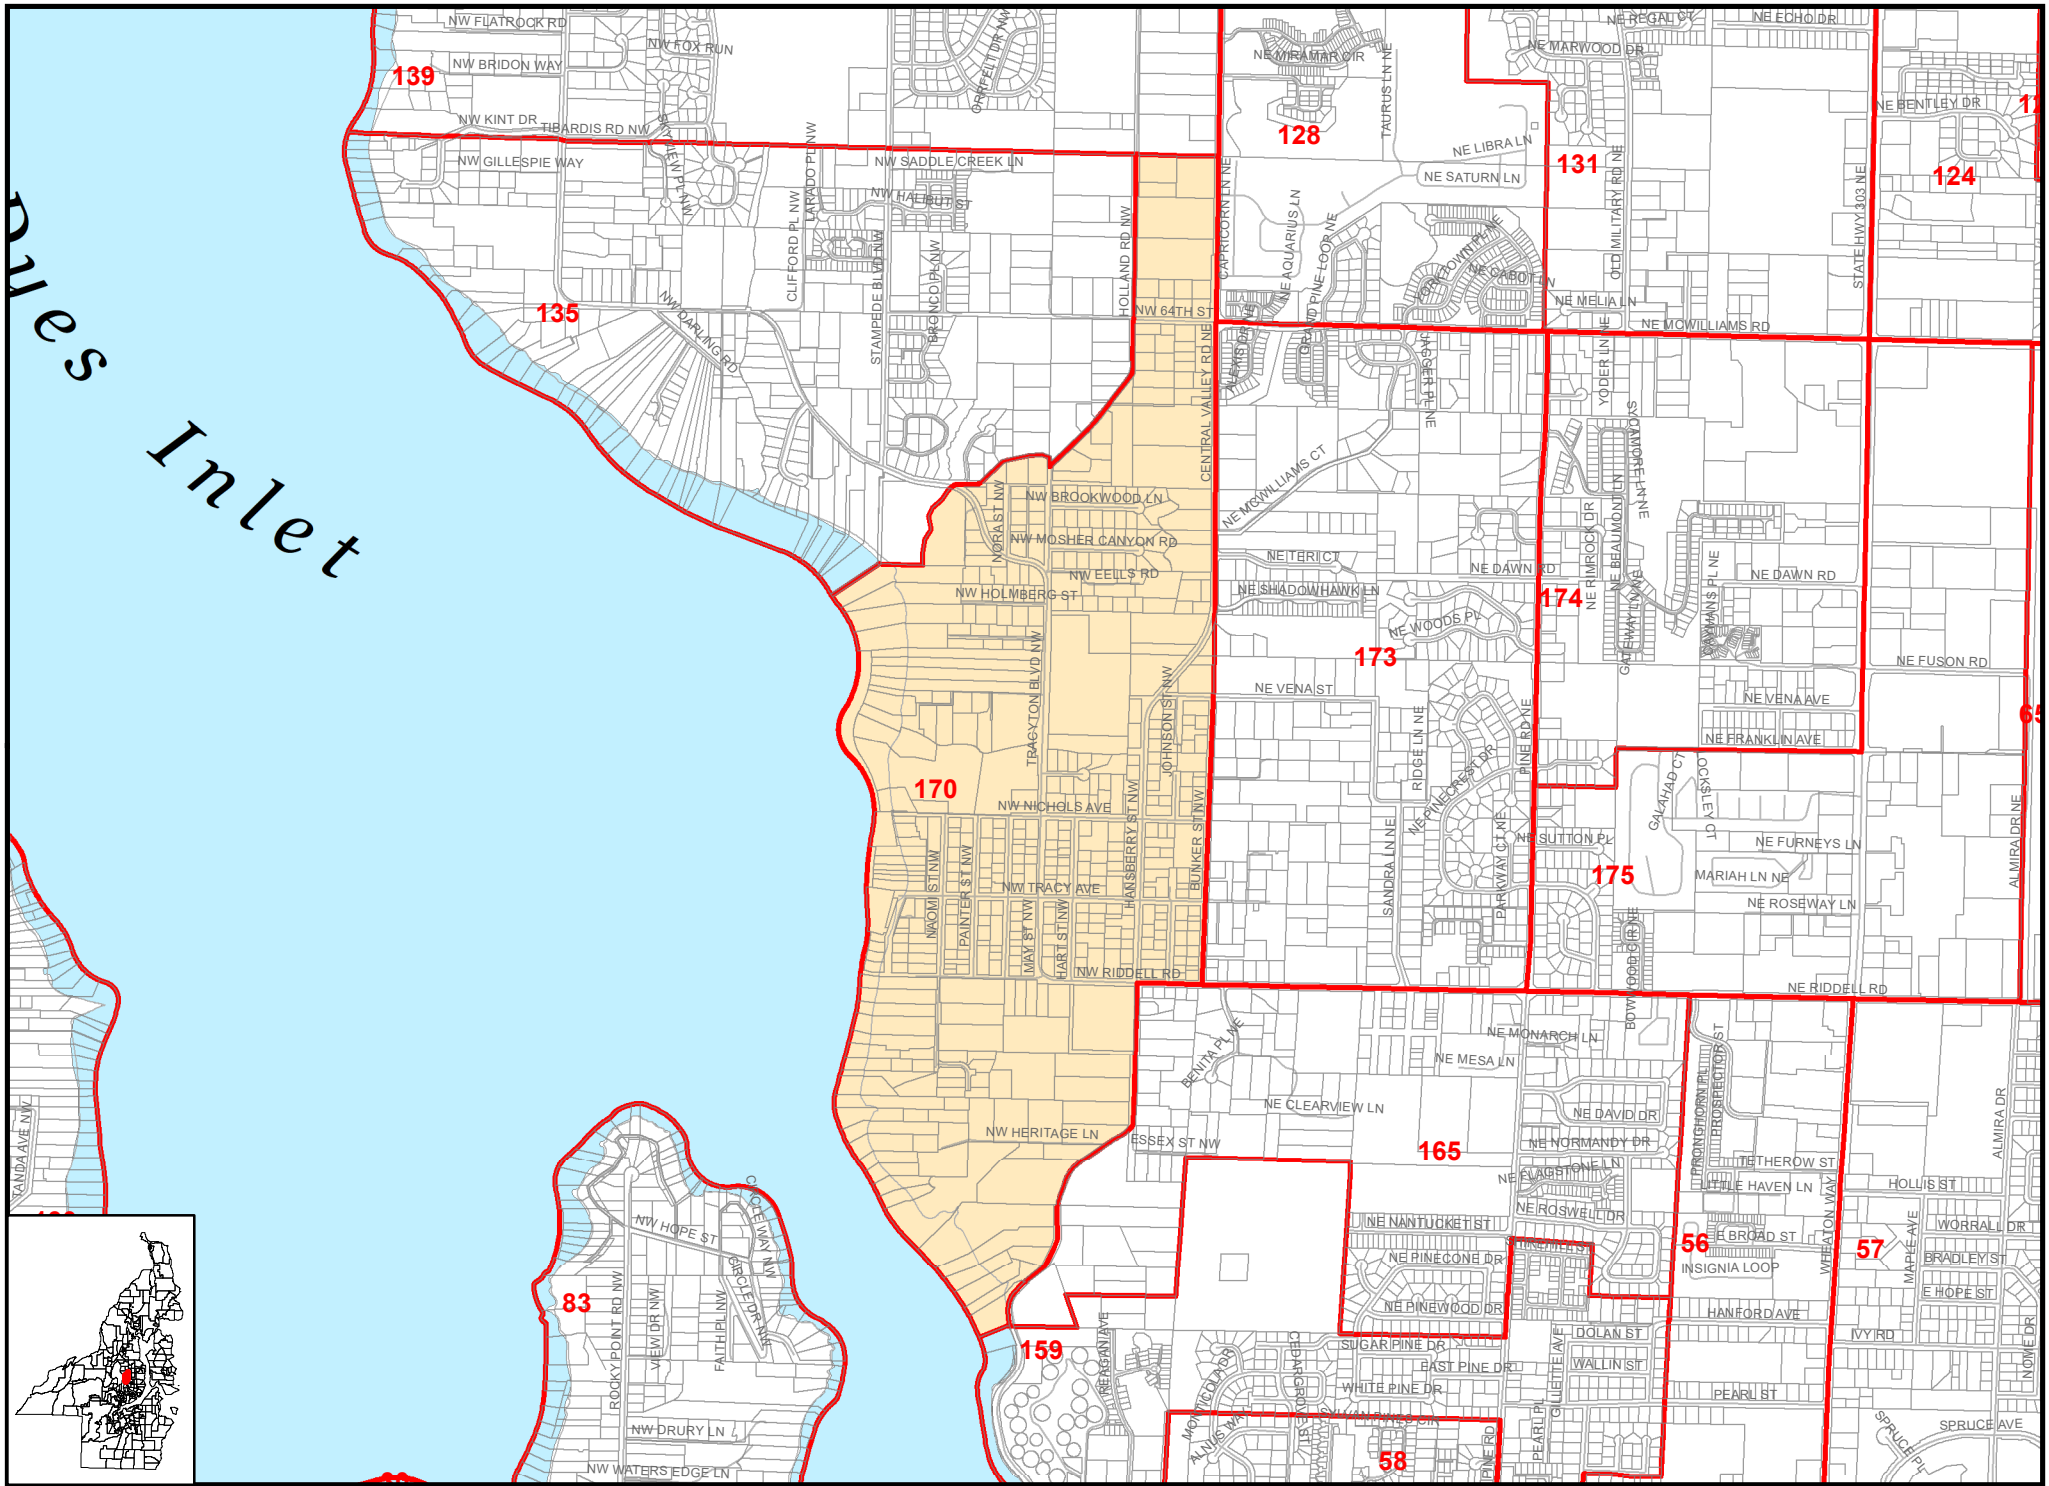

Tracyton Inlet

Precinct 170 - TRACYTON

Kitsap County Elections
619 Division Street MS-31
Port Orchard, WA 98366
(360) 337-7128
Map created on 12/11/2023