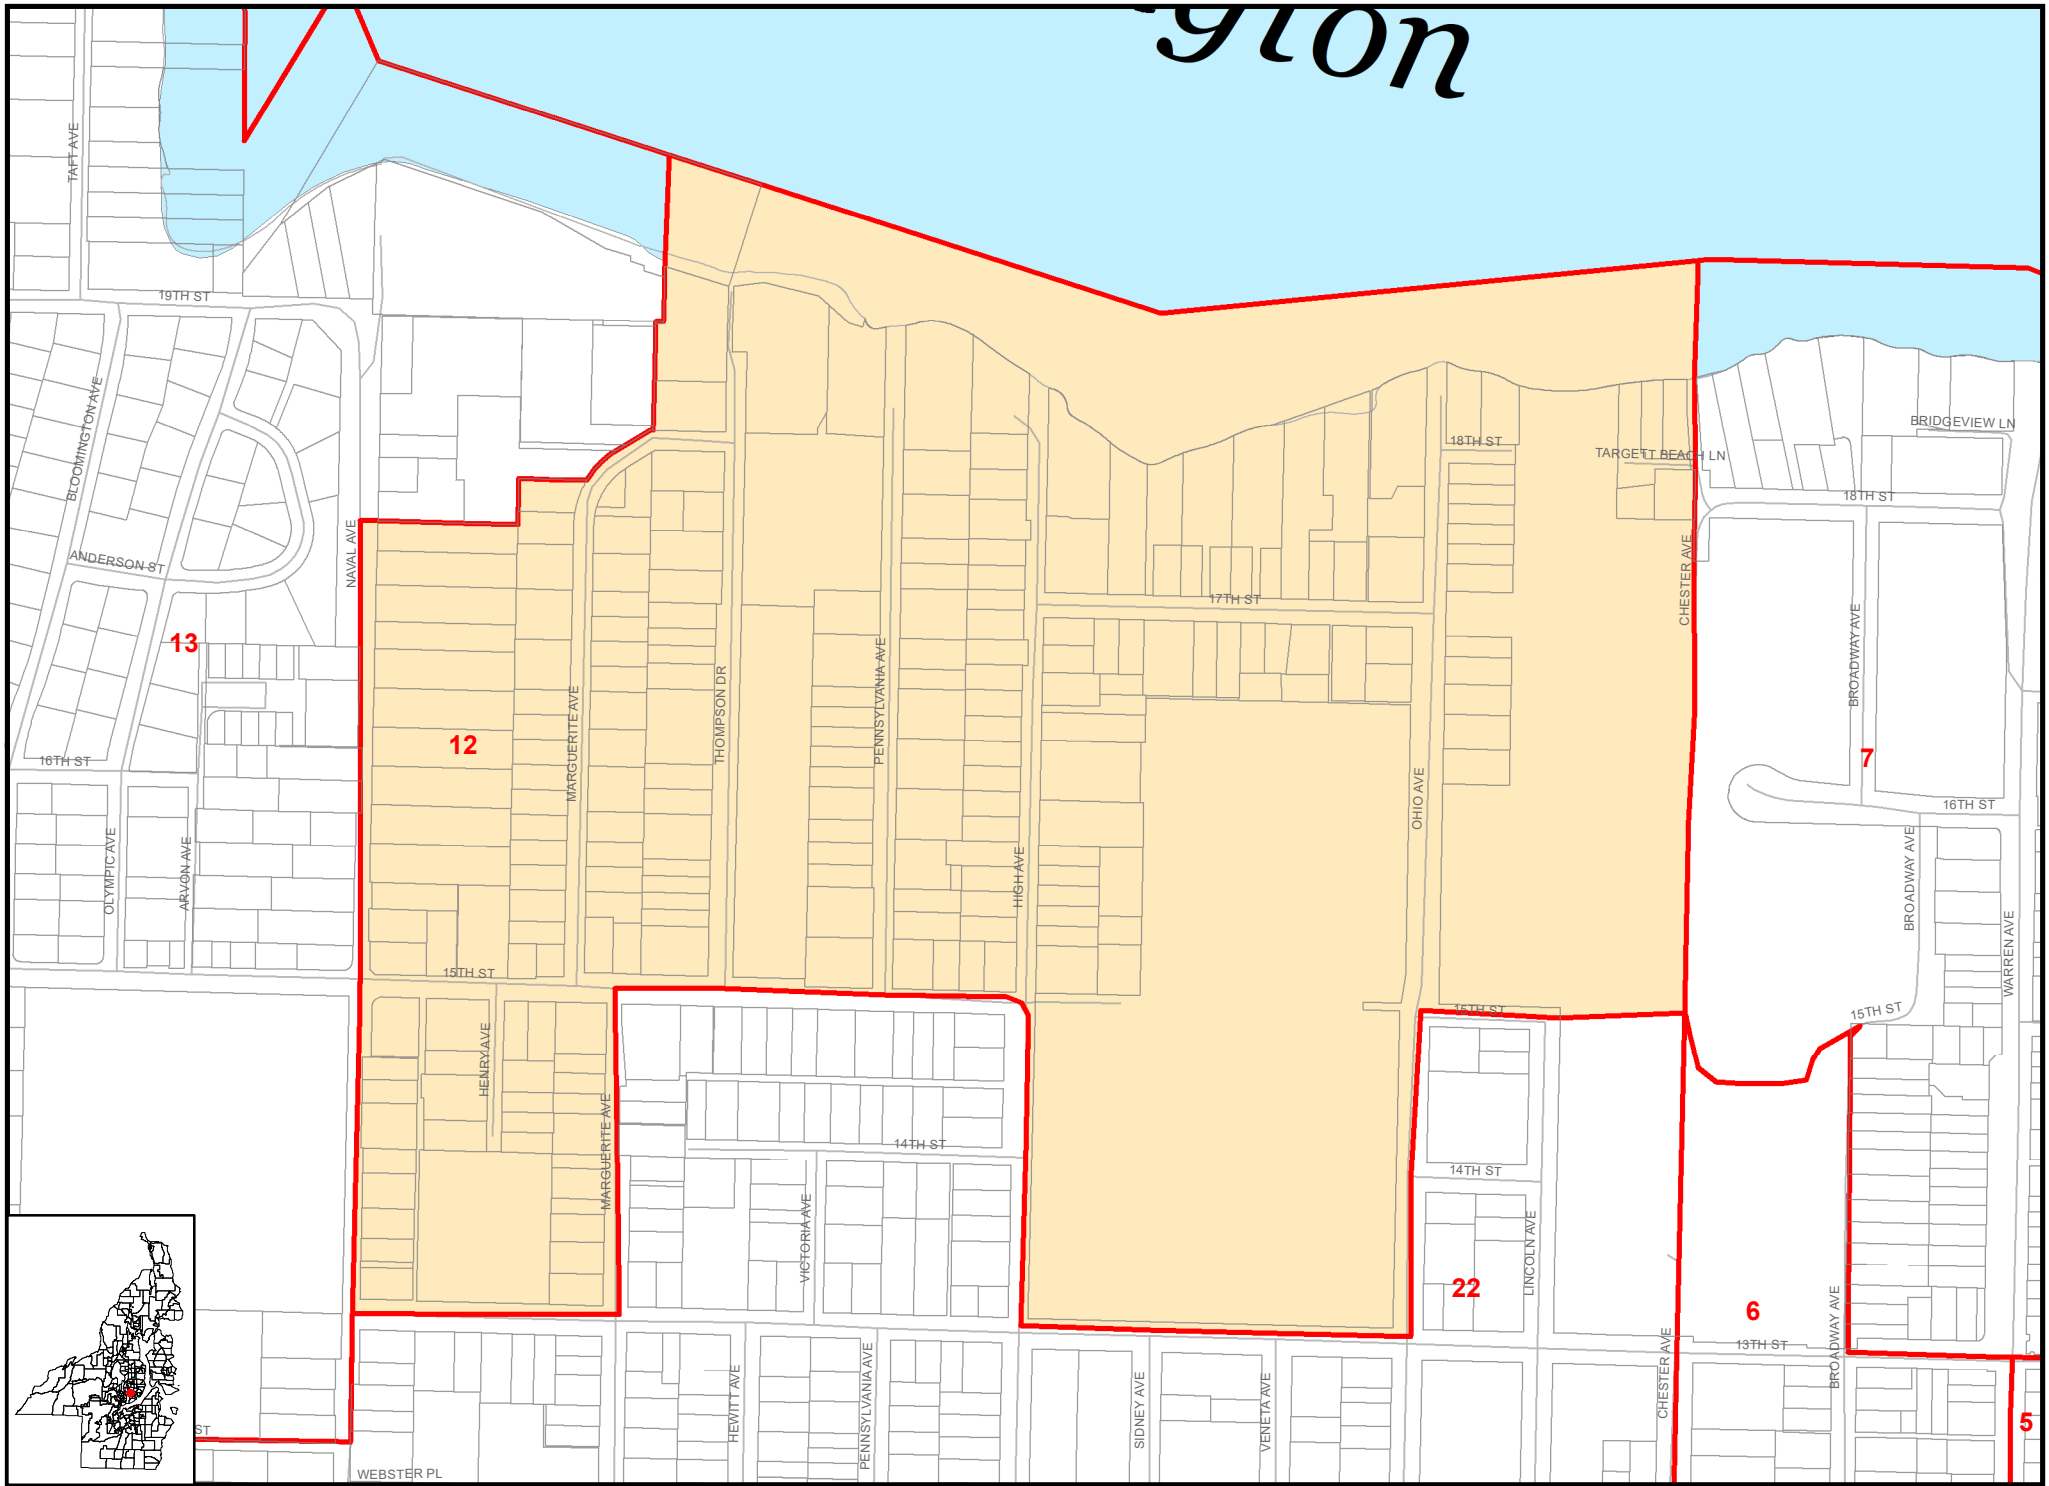

gton

Precinct 12 - BREMERTON

Kitsap County Elections
619 Division Street MS-31
Port Orchard, WA 98366
(360) 337-7128
Map created on 12/11/2023