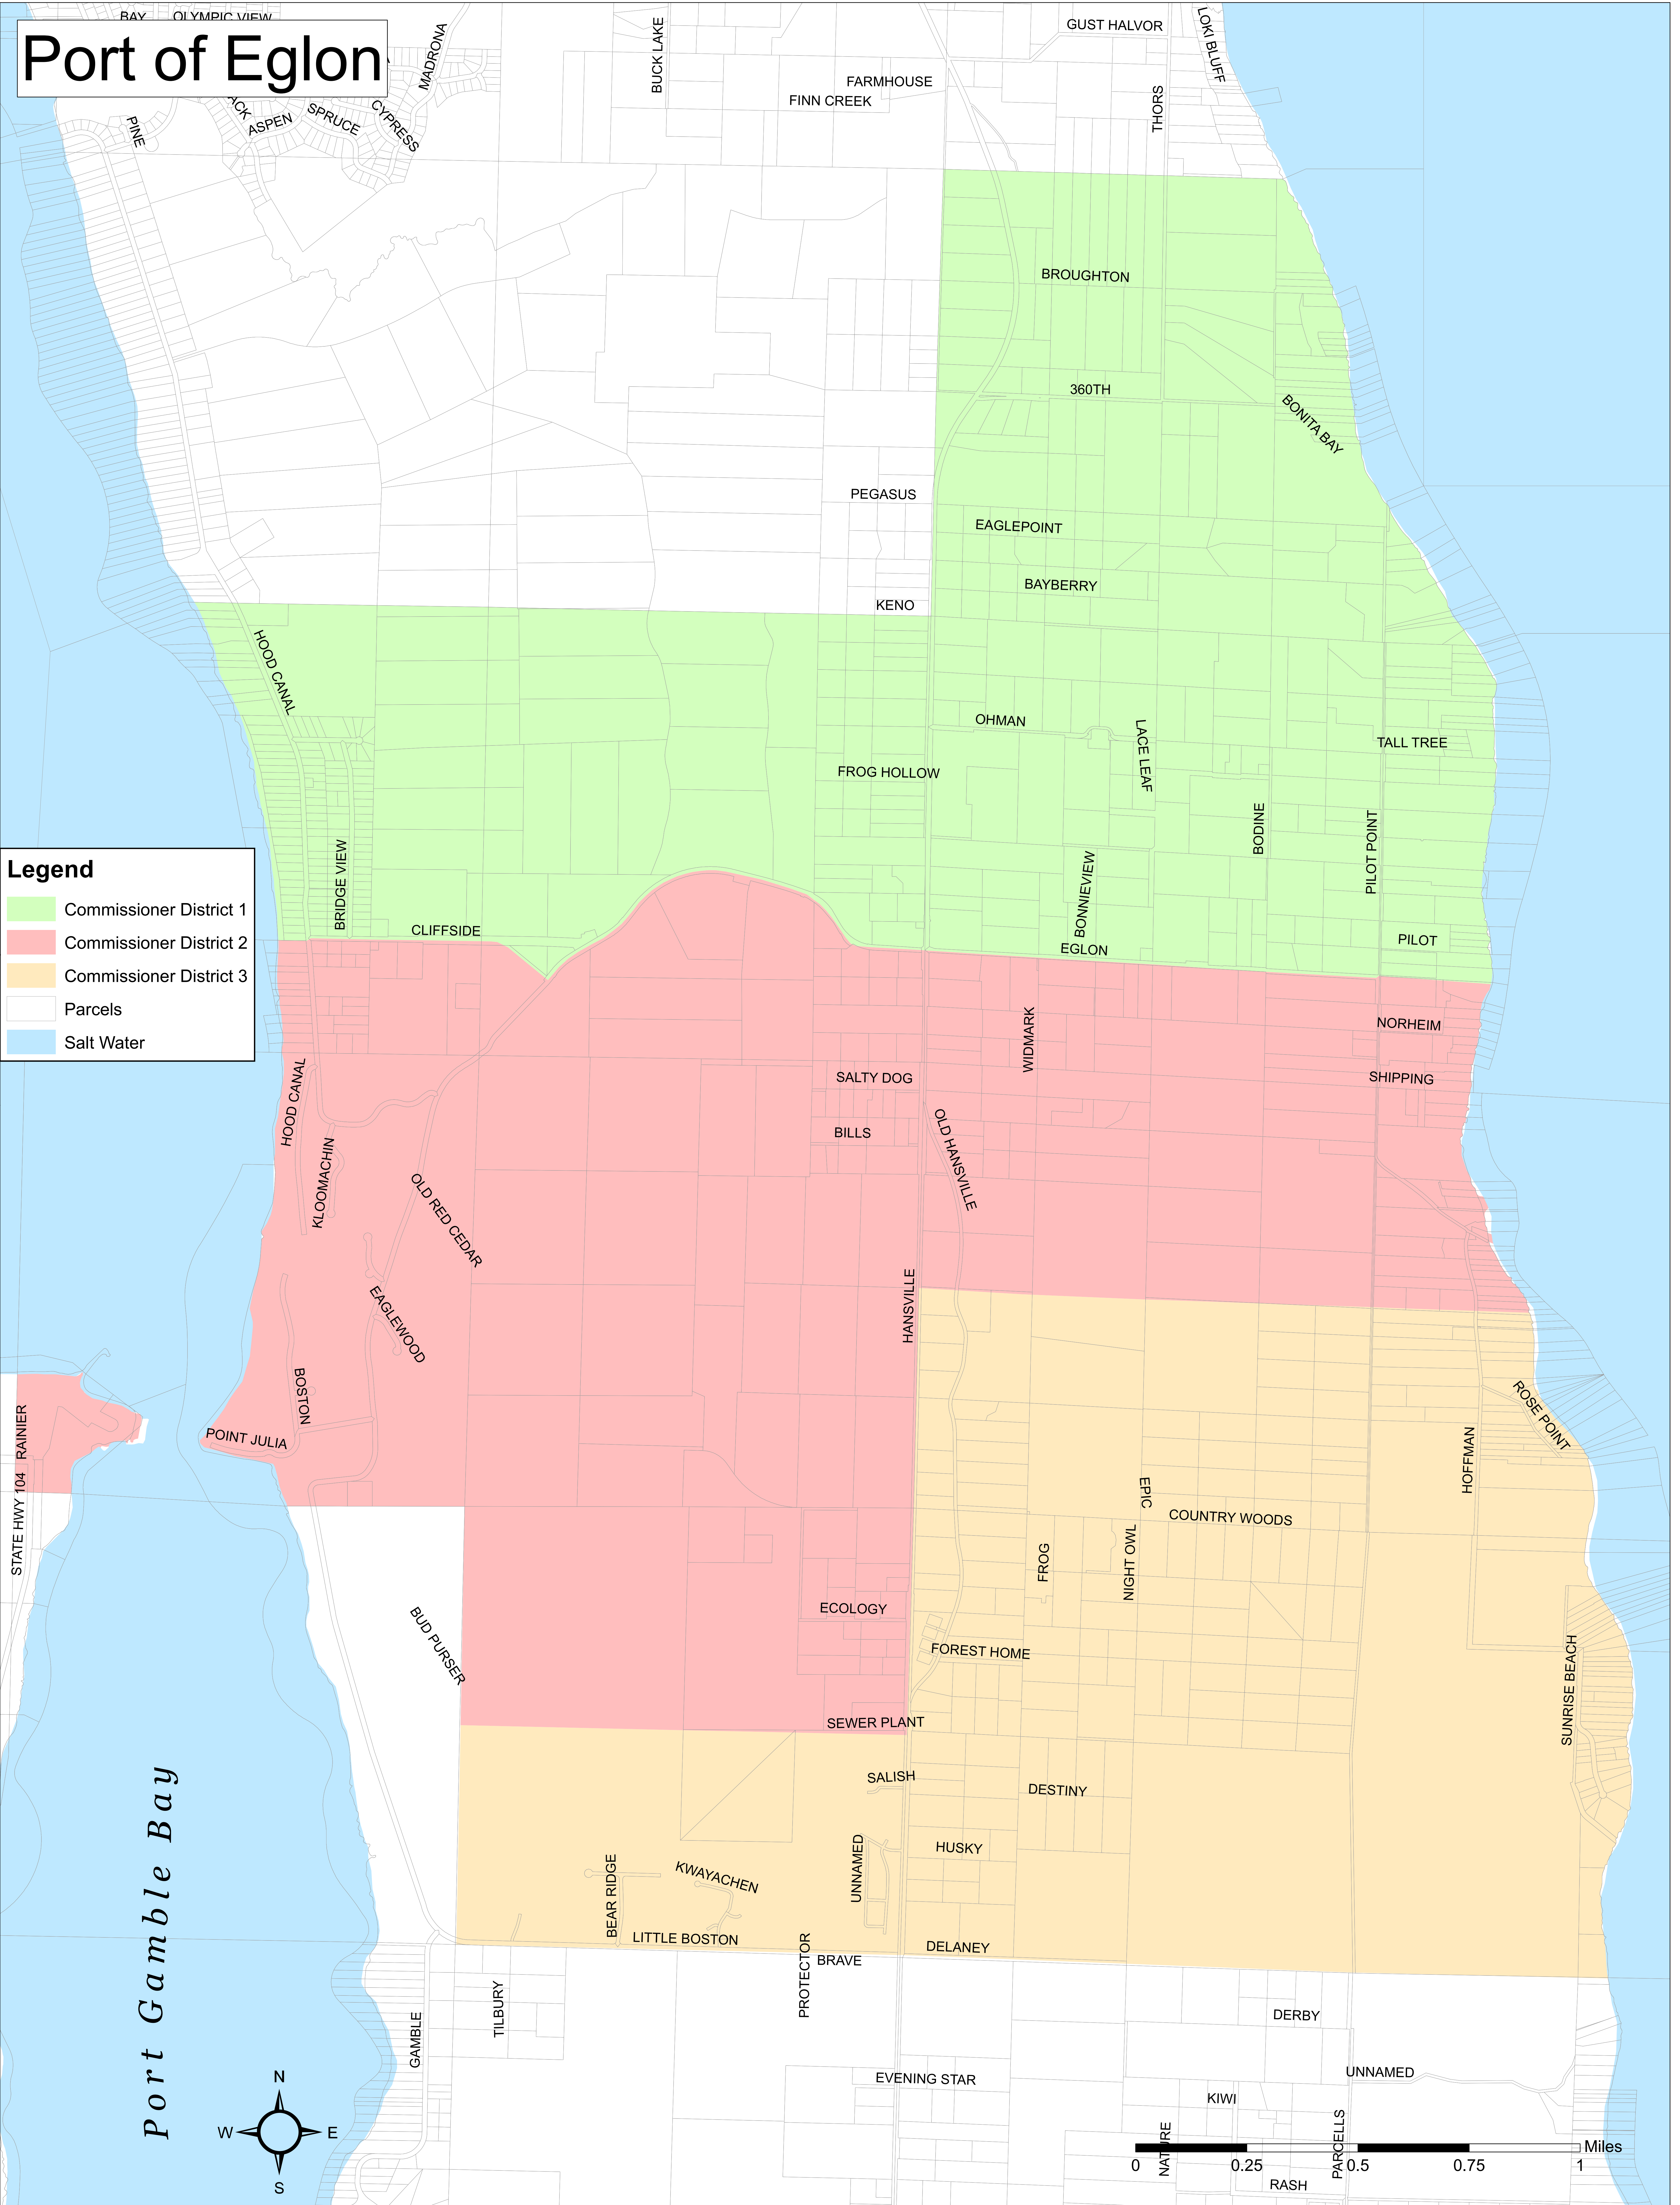

# Port of Eglon

**Legend**

- Commissioner District 1
- Commissioner District 2
- Commissioner District 3
- Parcels
- Salt Water