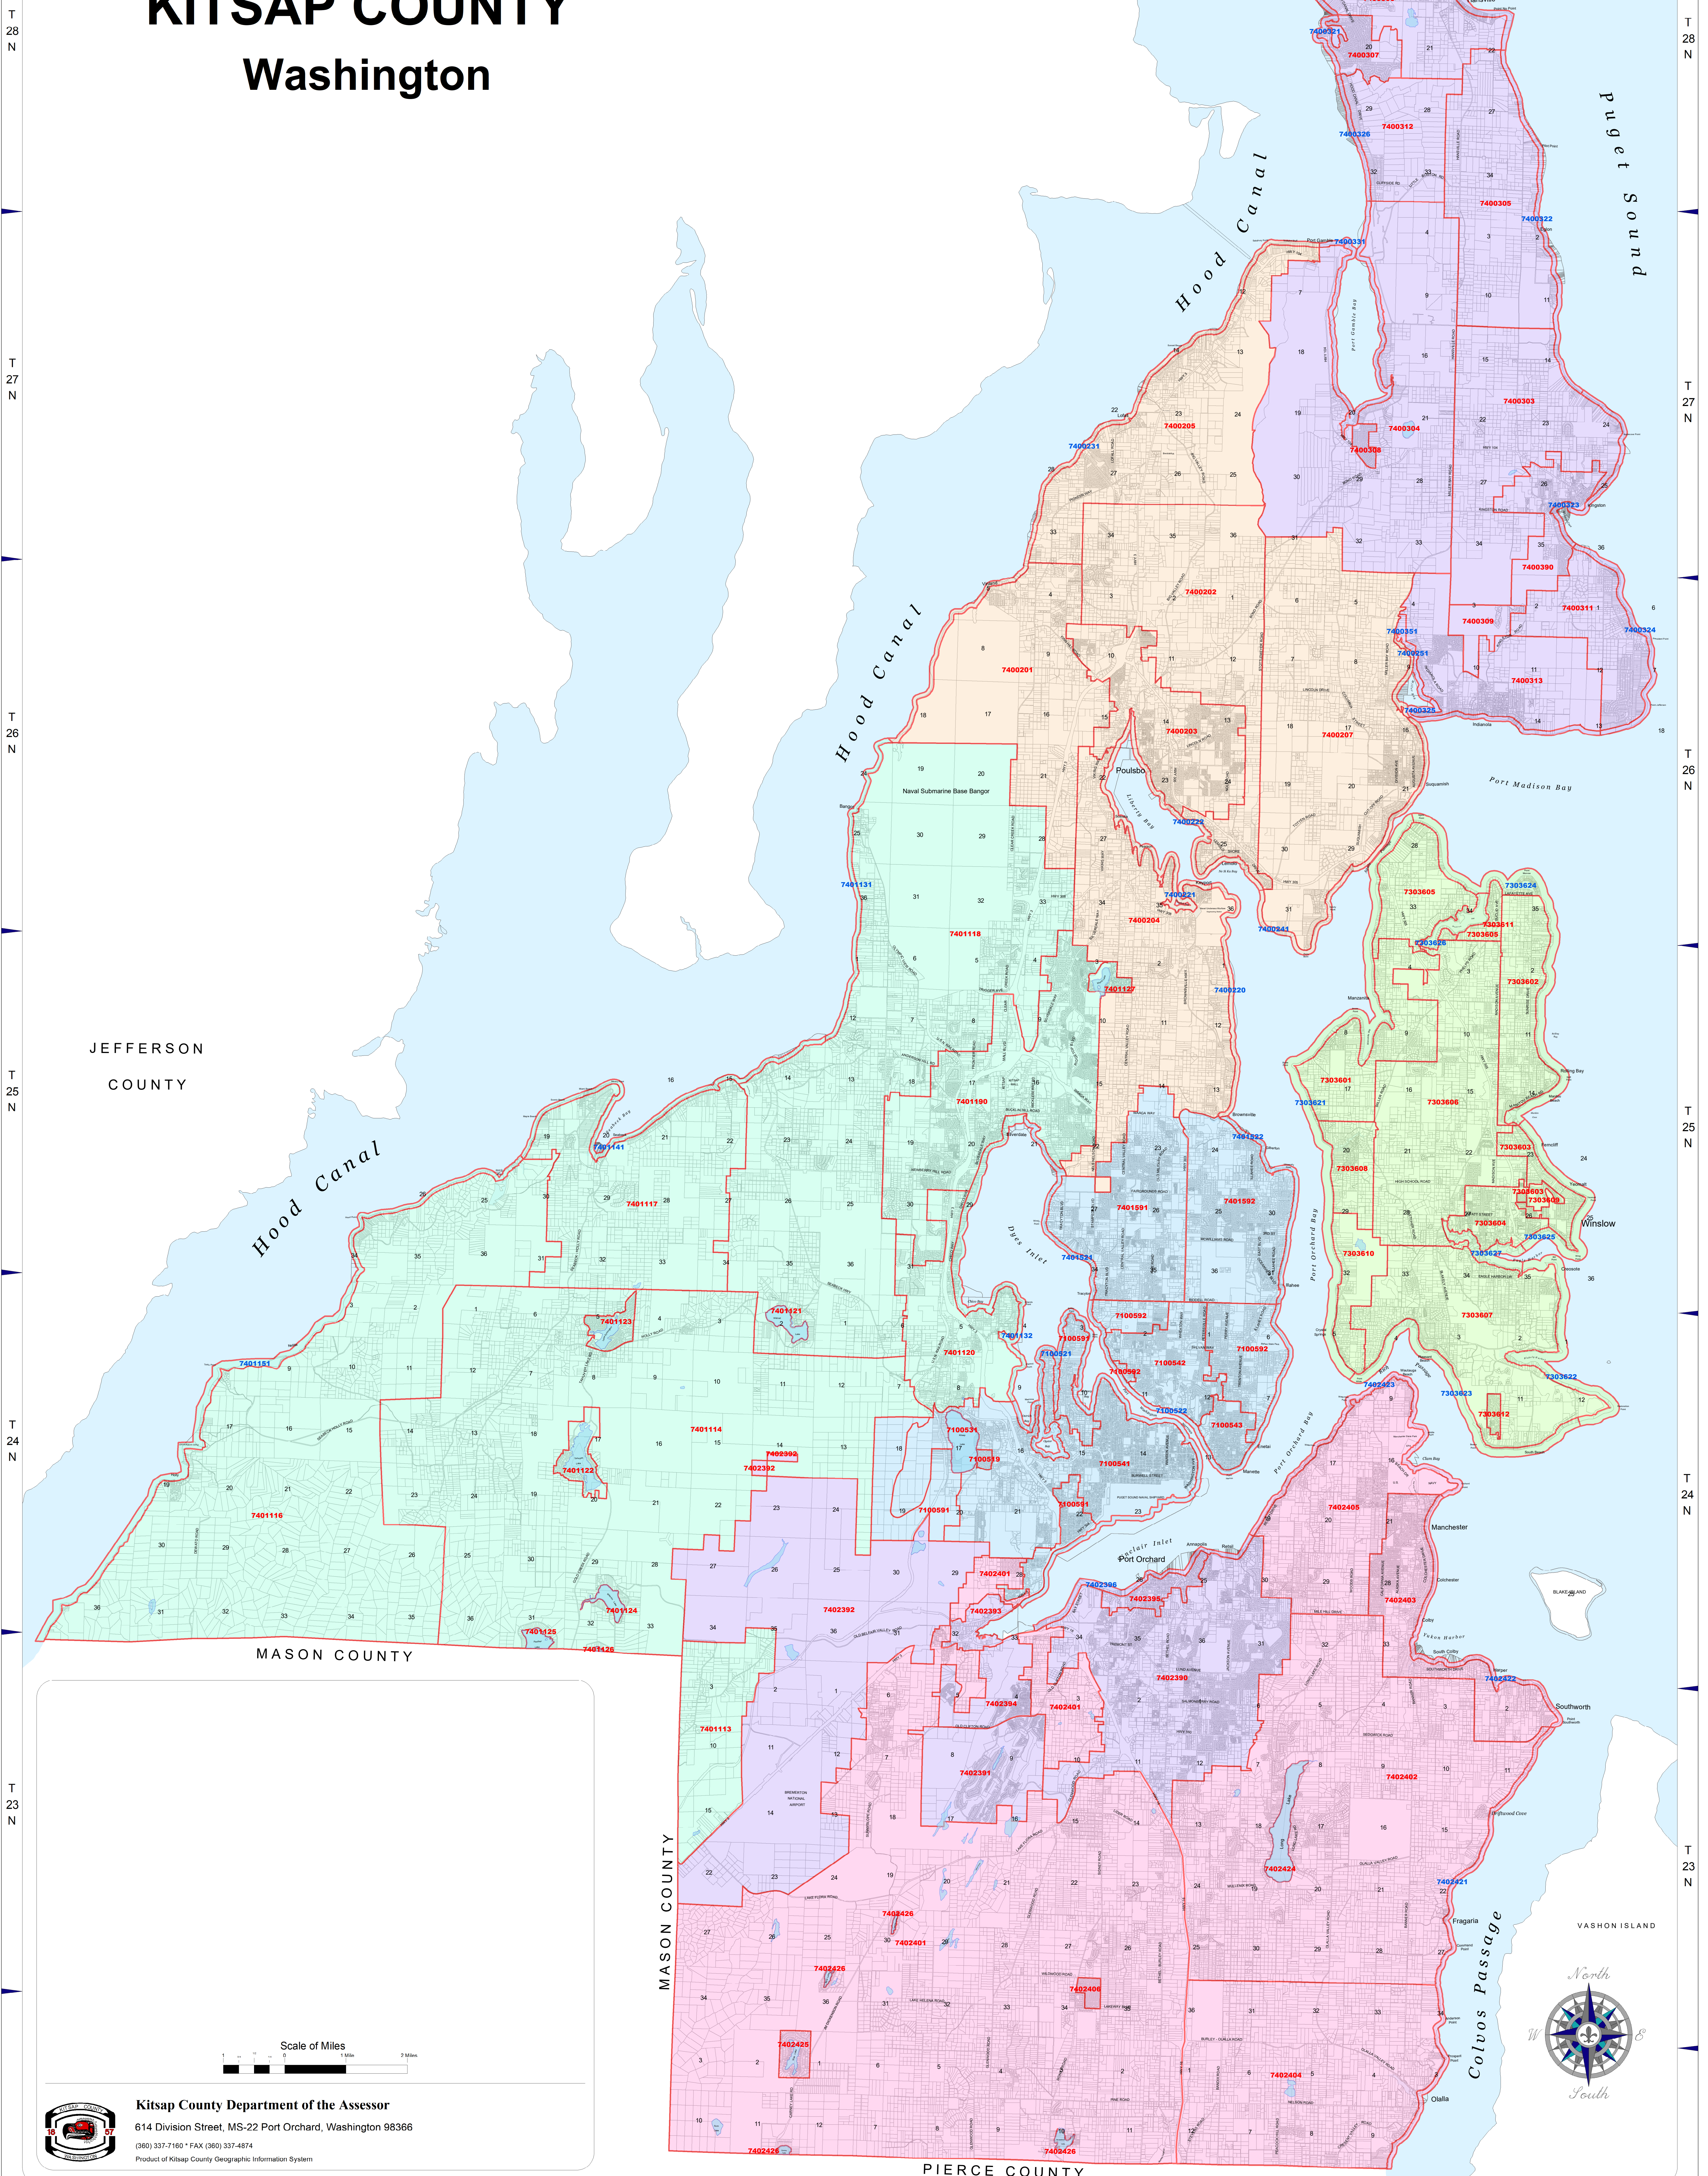

# KITSAP COUNTY Washington

JEFFERSON  
COUNTY

MASON COUNTY

MASON COUNTY

PIERCE COUNTY

**Kitsap County Department of the Assessor**  
614 Division Street, MS-22 Port Orchard, Washington 98366  
(360) 337-7160 \* FAX (360) 337-4874  
Product of Kitsap County Geographic Information System